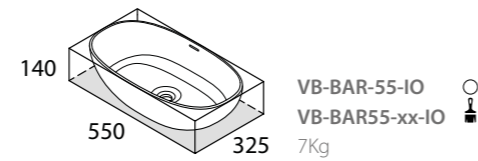

The Barcelona 55 is the perfect complement to the Barcelona bath. Features an internal overflow. Available in seven colour finishes.