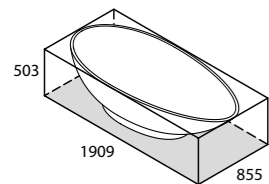

MOZ-N-SW   
 MOZ-N-xx   
 65Kg

Photographer: Troy Campbell

Miami, USA

Boldly conceived as a low slung single piece shell, the Napoli offers the simplicity of rimless bathing combined with extreme comfort and a low step-in height. Complemented by the Napoli 57 basin (page 90). Available in seven colour finishes.