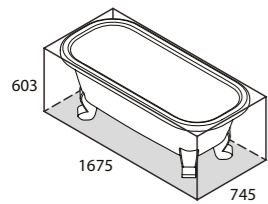

Qc rich in Volcanic Limestone™

RIC-N-SW
RIC-N-xx
60Kg