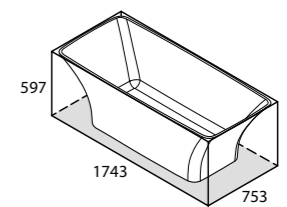

RAV-N-SW
RAV-N-xx
85Kg

Bold straight lines combine effortlessly with gentle curves. Complemented by the Ravello 60 basin (page 92). Available in seven colour finishes.