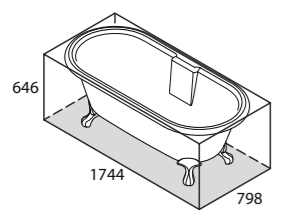

The timeless classic - a deep Victorian double-ended roll-top bath of generous proportions featuring a range of fabulous Ball & Claw feet options. Available in seven colour finishes. A range of metal foot finishes are available - see below.

CHE-N-SW
CHE-N-xx
57Kg

Qc rich in Volcanic Limestone™