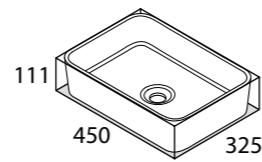

The Edge 45 is a compact basin with distinctive cubic styling. Perfectly paired with the Edge bath. Available in seven colour finishes.