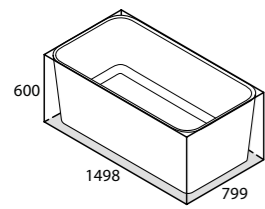

DRA-N-SW ○  
DRA-N-xx ■  
65Kg

Deep, double-ended luxury in a compact format. The Edge shares many of the qualities of the successful ios, with the addition of distinctive cubic styling. Complemented by the Edge 45 basin (page 86). Available in seven colour finishes.