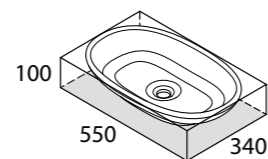

Cabrits 55

The Cabrits 55 basin is a pleasing streamlined pebble shape, designed to complement the Cabrits bath. Available in seven colour finishes.

VB-CAB-55
VB-CAB55-xx
6Kg