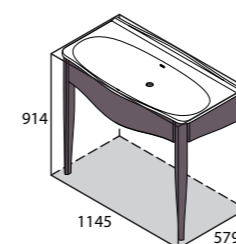

NEW Lavello 114

LAV-N-114-xx-IO
LAV-1TH-114-xx-IO
LAV-3TH-114-xx-IO
25½Kg