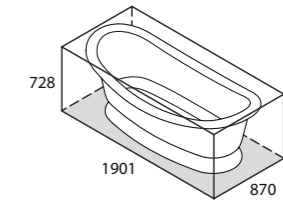

## Sasha Bikoff Interior Design - ios

Photographer: Nicole Cohen

Bridgehampton, New York, USA

IOS-N-SW   
 IOS-N-xx   
 68Kg

A large luxurious double-ended slipper bath. For those wanting to make the ultimate statement in their bathroom, be it modern or classic. Available in seven colour finishes.