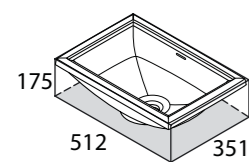

Elegant rimmed basin with internal overflow. Features a special rim design that allows undermount or drop in installation into a countertop of choice. Designed by Meneghello Paoletti Associati.

DU-PEM-52-IO ○
5Kg