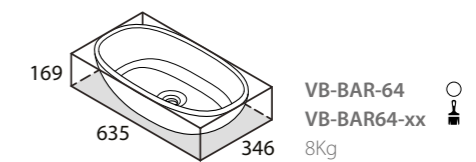

The Barcelona 64 is a large vessel basin, the perfect complement to the Barcelona bath. Ideal for cloakrooms or paired in 'his and hers' settings. Available in seven colour finishes.