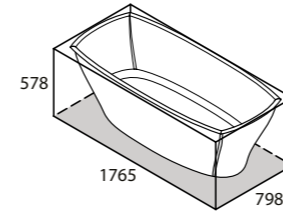

PEM-N-SW ○
PEM-N-xx ■
84Kg