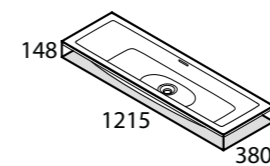

# Rossendale 122

DU-ROS-122-10  
12Kg

A generously sized double-width trough basin that can be dropped in or undermounted. Measures 1215mm.

Exclusive vanity furniture that is all about the details; you will find dovetail joints, generous storage and elegant design. The furniture is made in the UK using traditional techniques and FSC-approved timber.