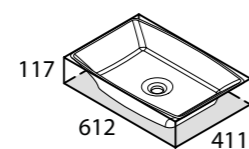

The Ravello 60 basin's sculptural lines complement the Ravello bath. Available in seven colour finishes.

VB-RAV-60
VB-RAV60-xx
7Kg

Recessed basins

The first ever range of QUARRYCAST® recessed basins include models that can be dropped in or undermounted. Choose from modern and traditional styles, and benefit from the flexible installation options available.