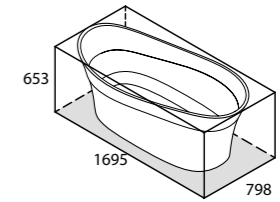

Inspired by the sea, the double-ended Pescadero features an undulating rim, designed to form a distinctive, asymmetrical 'wave'. Available in seven colour finishes.

PES-N-SW
PES-N-xx
77Kg