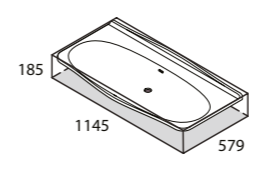

Mandello 114 Solo

1. DB-MAN-N-114-IO ○
   - DB-MAN-1TH-114-IO ○
   - DB-MAN-3TH-114-IO ○
2. 15Kg

A contemporary basin with elegant lines that can be countertop mounted or semi recessed. To see this in other formats, please refer to the furniture pages.