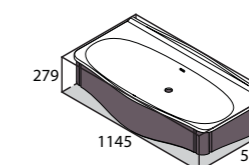

NEW Lavello 114 Volo

LAVV-N-114-xx-IO
LAVV-1TH-114-xx-IO
LAVV-3TH-114-xx-IO
50½Kg

Elegant vanity suitable for a range of interiors.

- Lavello 114 with a QUARRYCAST® basin, with two legs.
- Lavello 114 Volo wall-mounted, with a QUARRYCAST® basin.

Available in Gloss black, Anthracite or Gloss white.