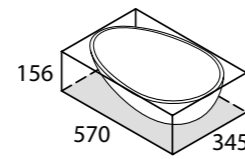

Napoli 57

The egg-shaped asymmetric Napoli 57 basin is a focal point in any bathroom. Designed to complement the Napoli freestanding bath. Available in seven colour finishes.

VB-NAP-57
VB-NAP57-xx
6Kg