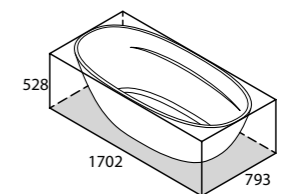

SHR-N-SW   
 SHR-N-xx   
 55Kg

FT-SHR-SW   FT-SHR-WH   FT-SHR-PC   FT-SHR-PB   FT-SHR-PN   FT-SHR-BN

The Terrassa is a double-ended bath with internal sculpted detailing. At just 1702mm in length, it is the perfect match for a contemporary bathroom of any size. Available in seven colour finishes.