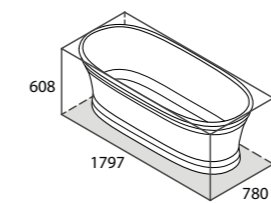

WOR-N-SW
WOR-N-xx
92Kg

rich in Volcanic Limestone™