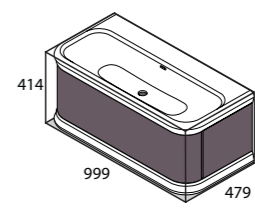

**NEW Bosa 112 Glass**

BOS-N-112-xx

BOS-1TH-112-xx

48½Kg

- **GW** Gloss white
- **GR** Light grey

**NEW** Lario 100

**NEW** Lario 100  
 LAR-N-100-xx-IO ●●●  
 LAR-1TH-100-xx-IO ●●●  
 LAR-3TH-100-xx-IO ●●●  
 43½Kg