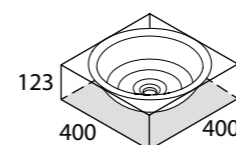

Drayton 40

VB-DRA-40
VB-DRA40-xx
4Kg

The Drayton 40 is a traditional countertop basin with subtle rim detailing. Designed to complement the Drayton freestanding bath. Available in seven colour finishes.