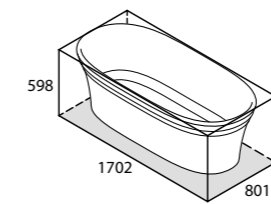

WAR-N-SW
WAR-N-xx
86Kg

The Warndon features a classically ribbed rim, adopting the detailing originally found in classical stonework. This bath blends classic features with elegant, modern lines. Available in seven colour finishes.