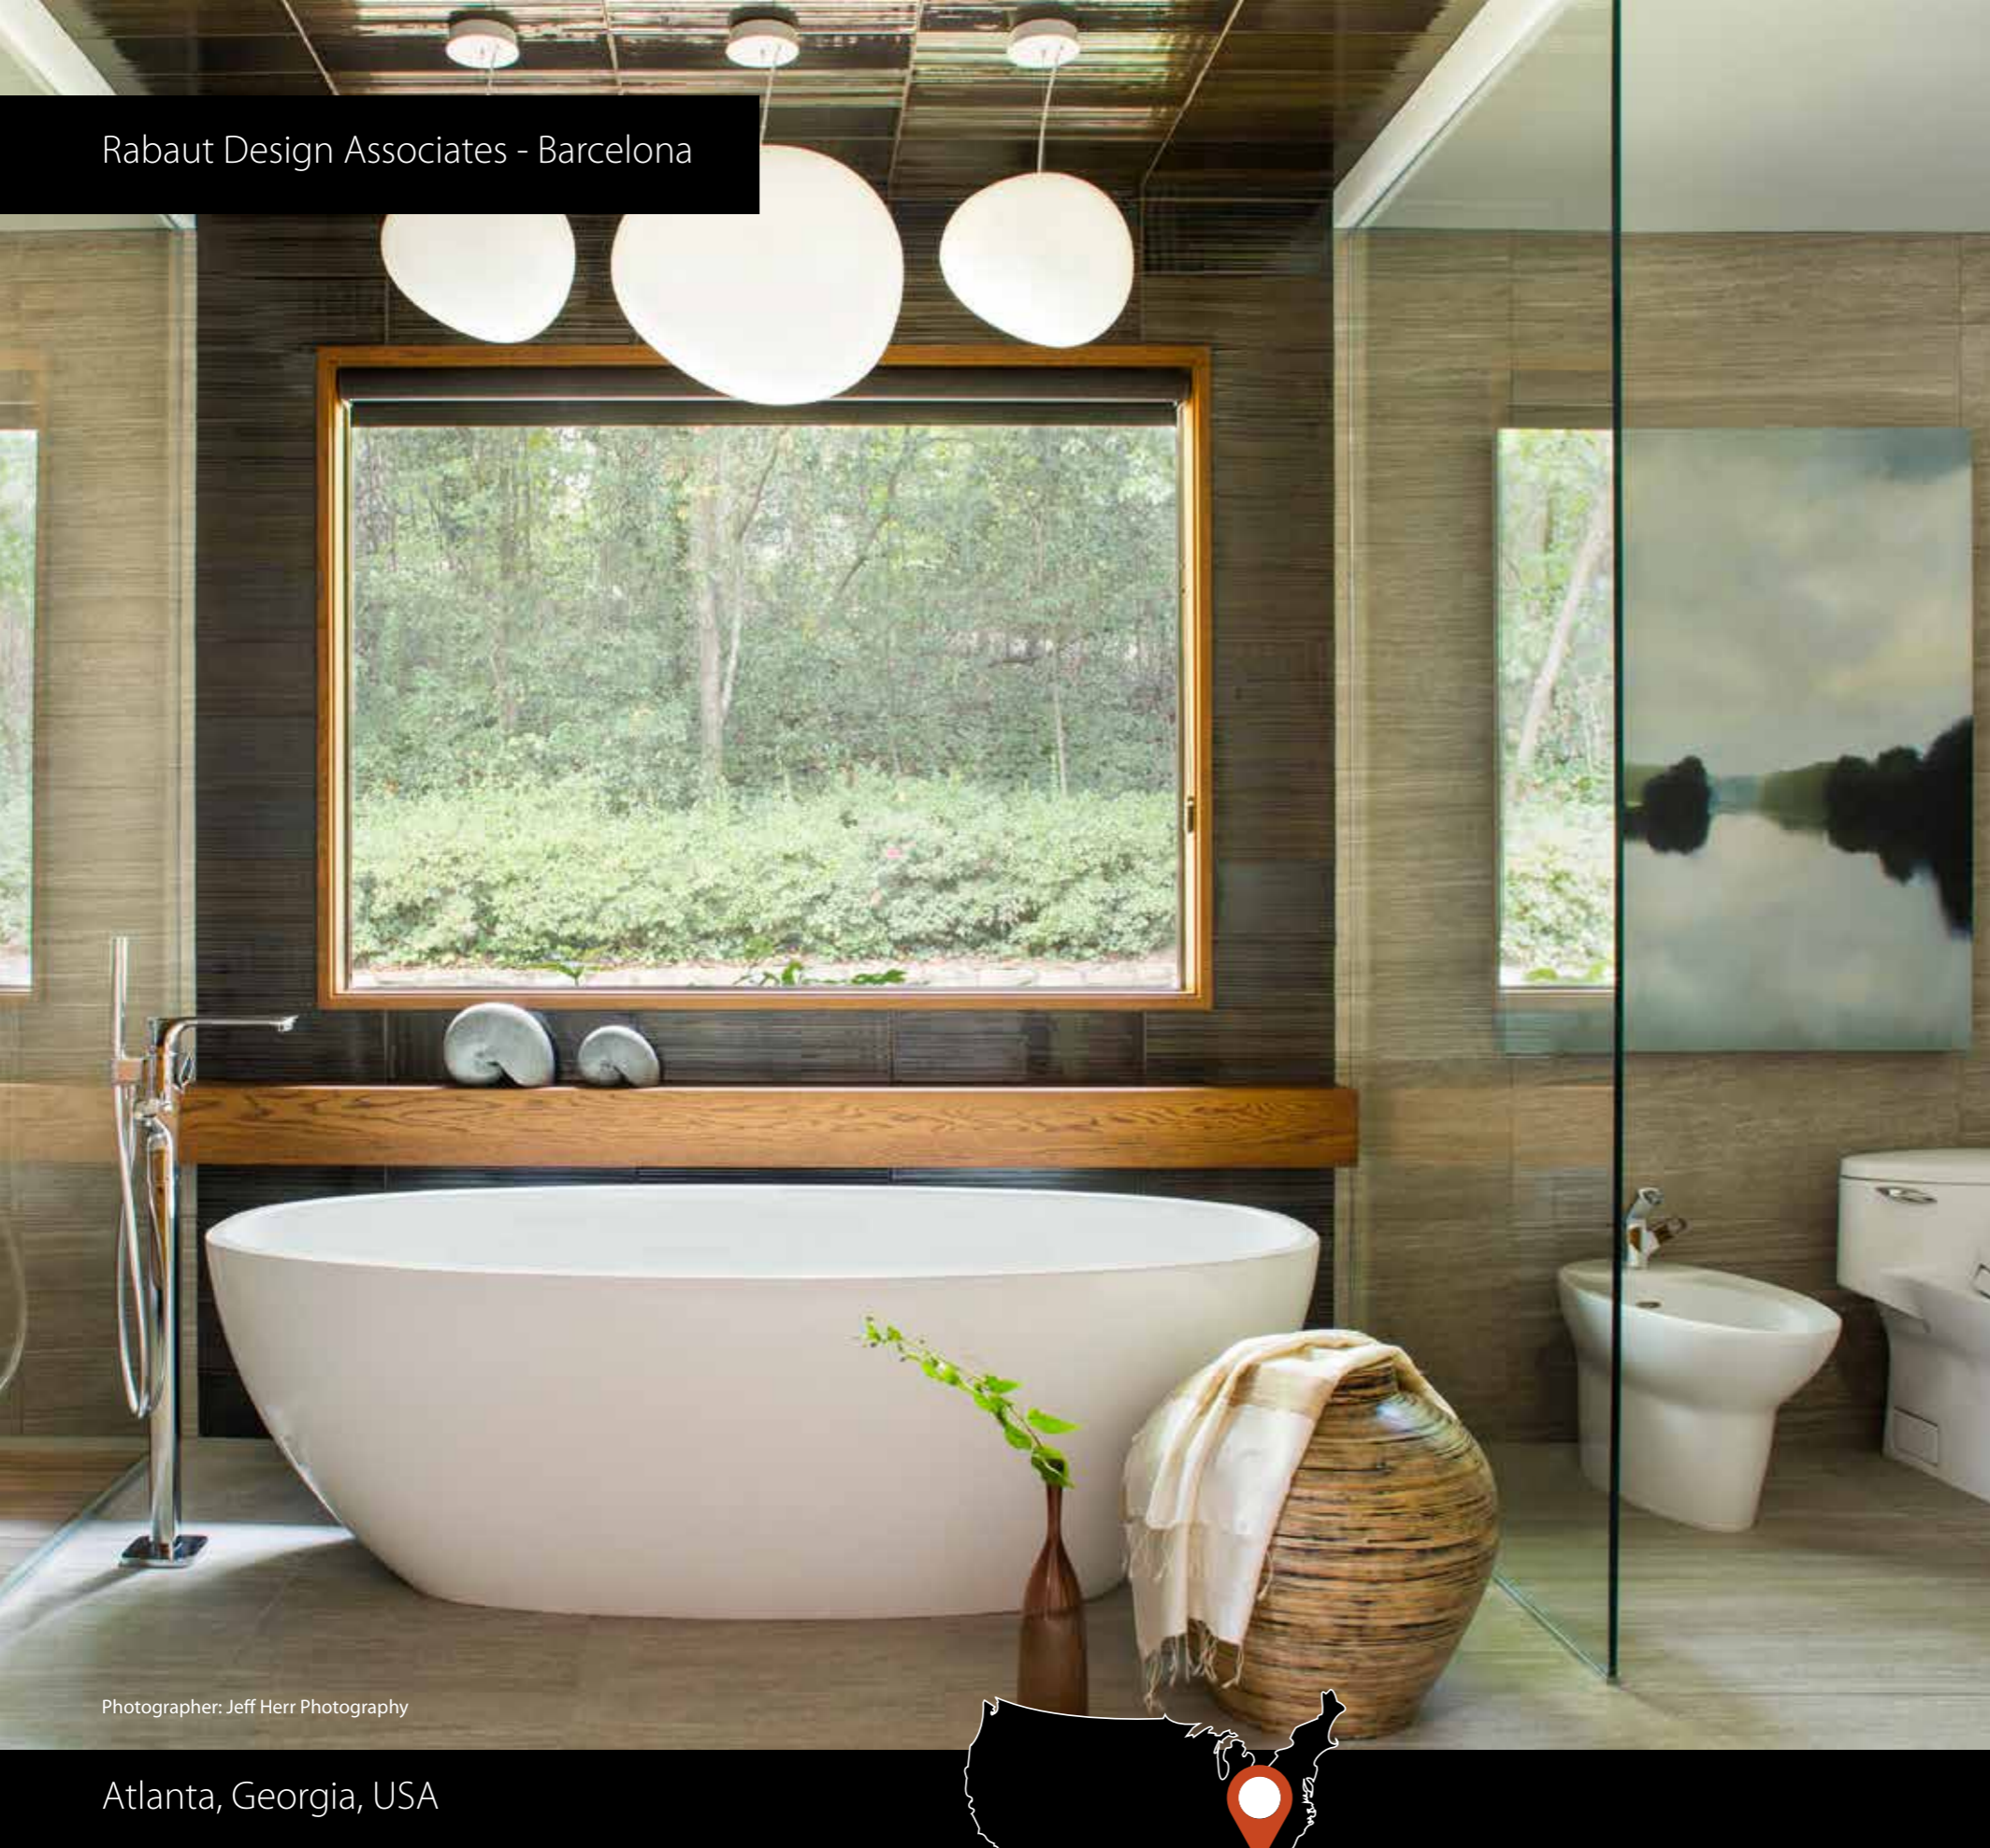

Photographer: Jeff Herr Photography

Atlanta, Georgia, USA