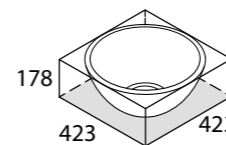

VB-IOS-80
VB-IOS80-xx
12Kg

The ios 80 is a generous countertop basin designed to complement the ios bath. Also available in a smaller size - see ios 54. Available in seven colour finishes.

Maru 42