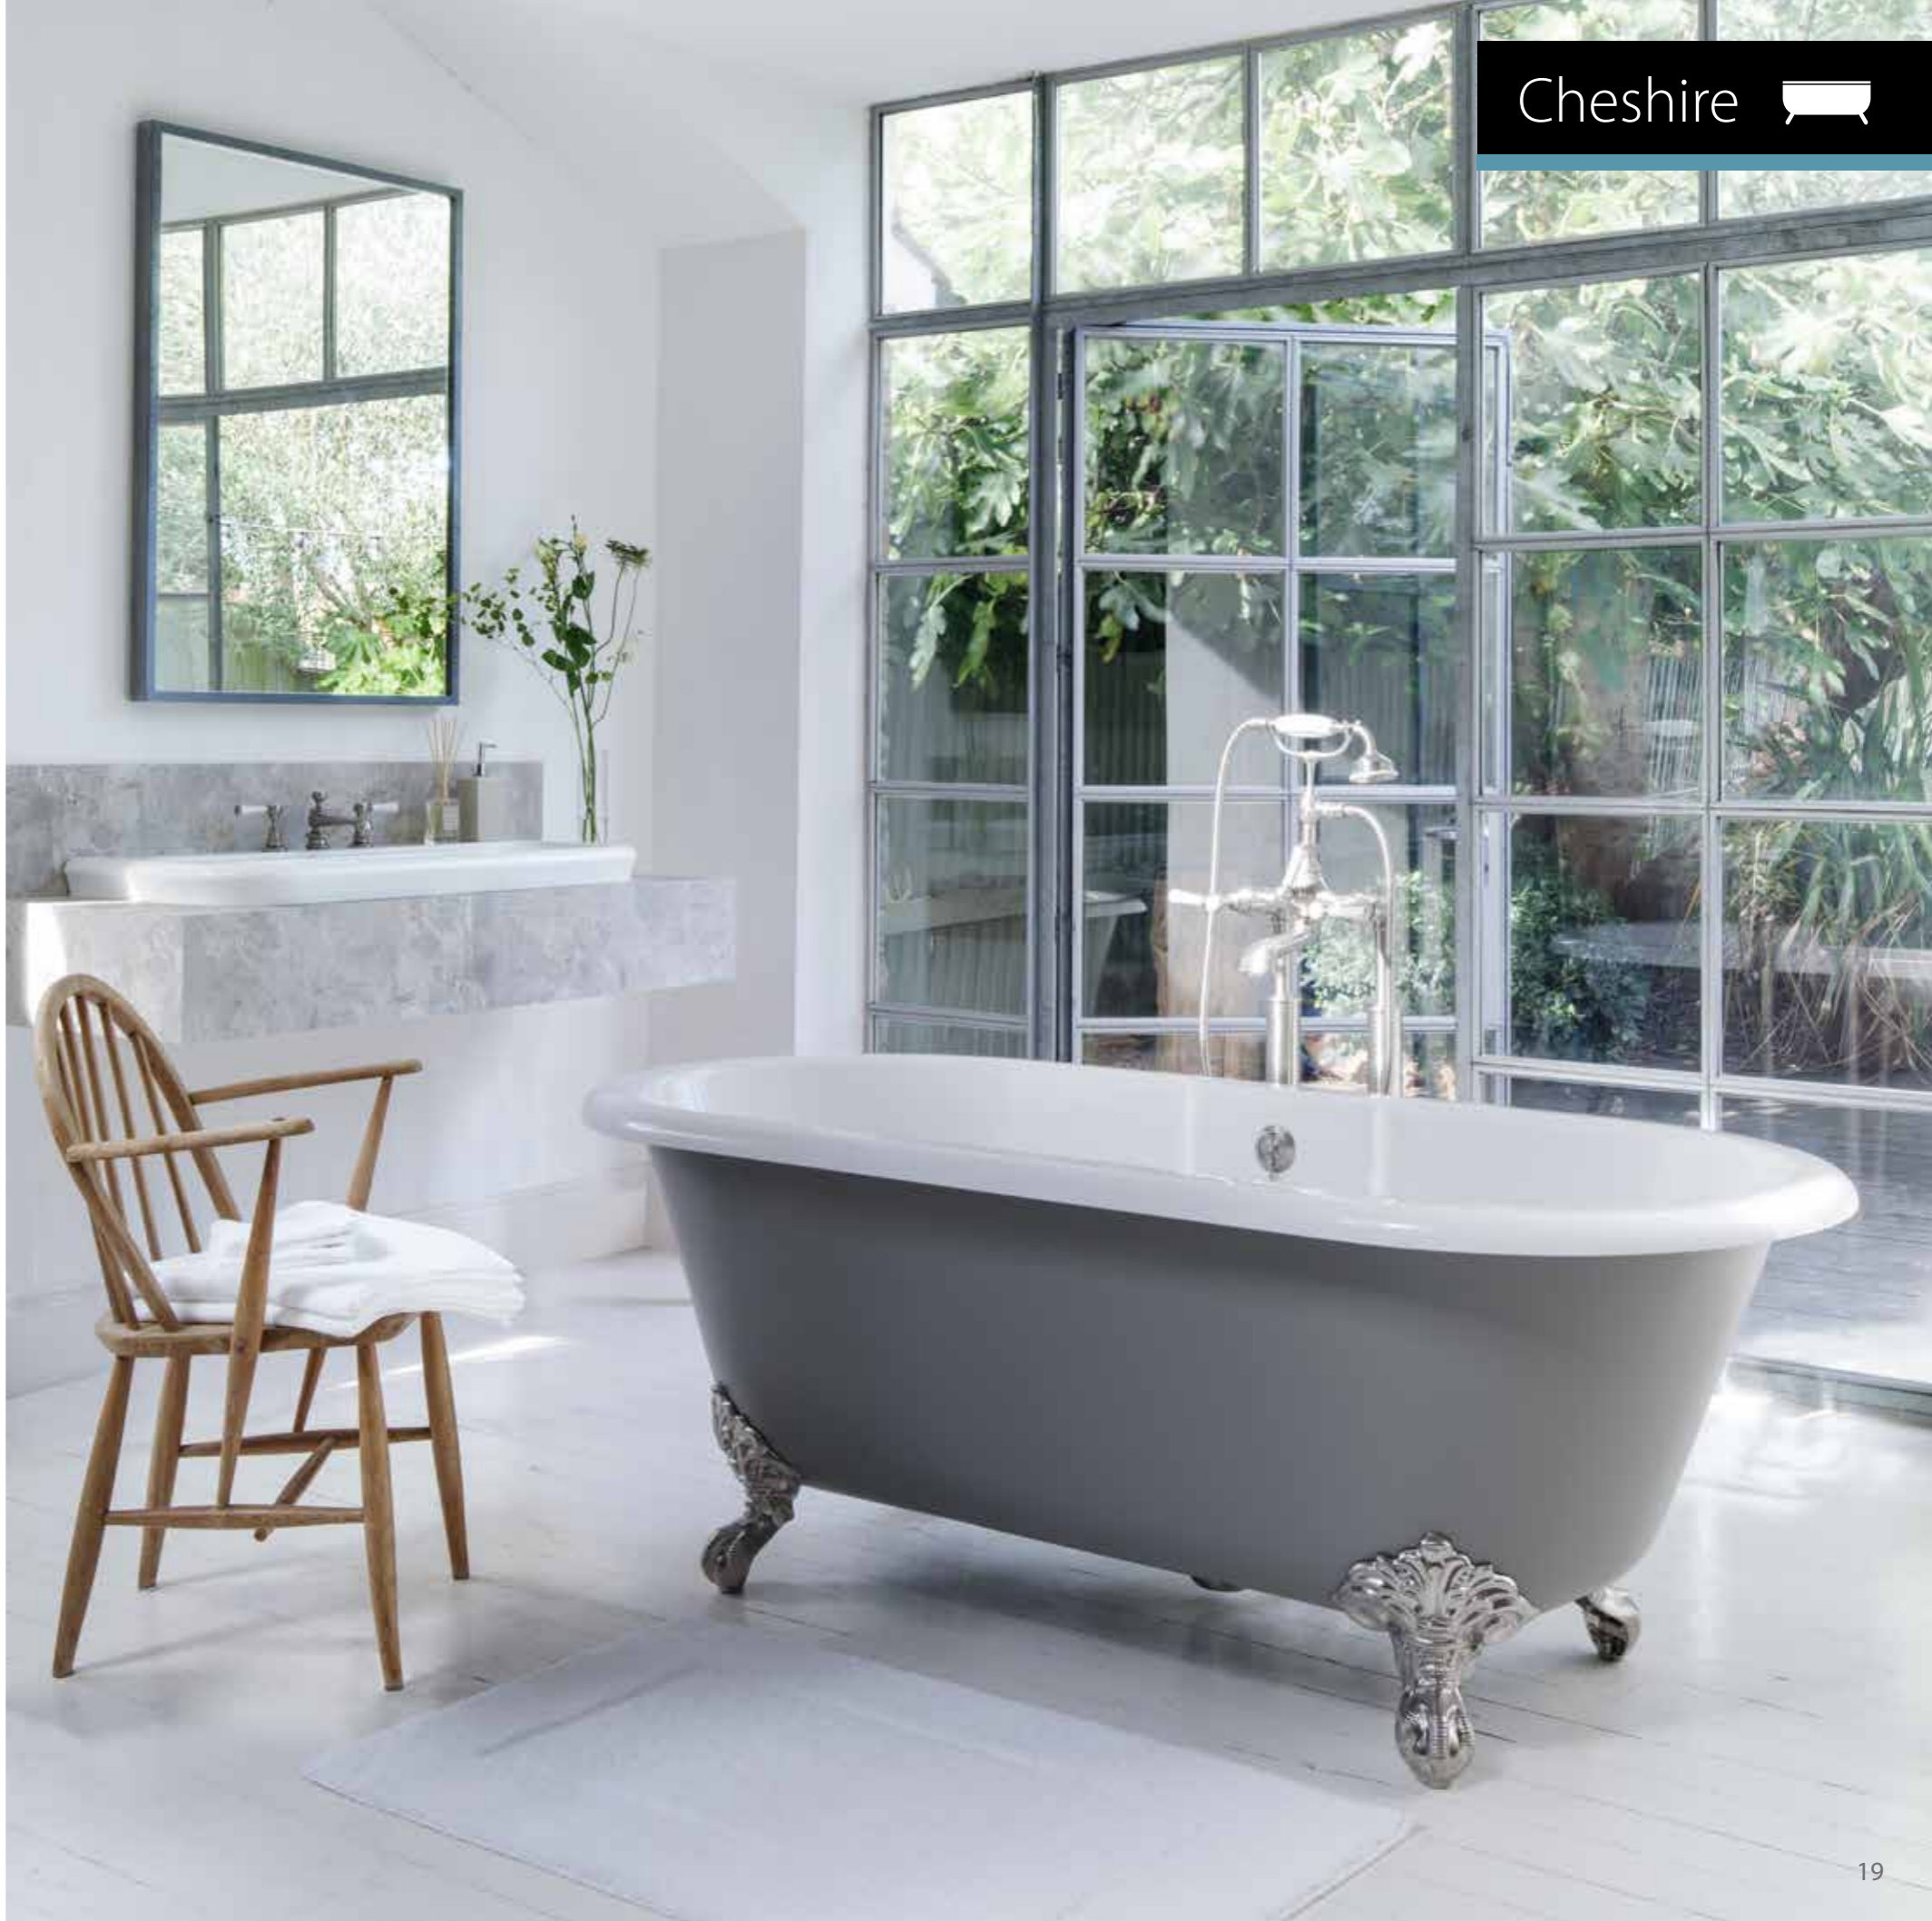

The timeless classic - a deep Victorian double-ended roll-top bath of generous proportions featuring a range of fabulous Ball & Claw feet options. Available in seven colour finishes. A range of metal foot finishes are available - see below.

CHE-N-SW
CHE-N-xx
57Kg

Qc rich in Volcanic Limestone™