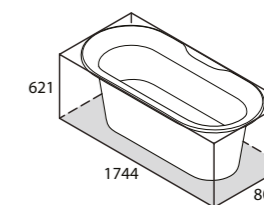

MAR-N-SW + MAR-B-SW ○  
MAR-N-xx + MAR-B-xx ■  
64Kg

Rochelle Lynne Design - Marlborough

Photographer: Rochelle L. D. Zemlak

Calgary, Canada

Add instant sophistication to any bathroom - minimalist elegance in a single piece casting that descends gracefully to the floor. Available in seven colour finishes.