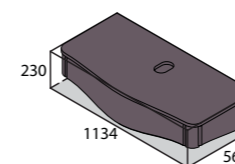

Available in Gloss black, Anthracite or Gloss white.

**NEW Lavello 114 Glass**

LAVG-N-114-xx

LAVG-1TH-114-xx

33Kg

**NEW Lavello 114 Volo Glass**

LAVVG-N-114-xx

LAVVG-1TH-114-xx