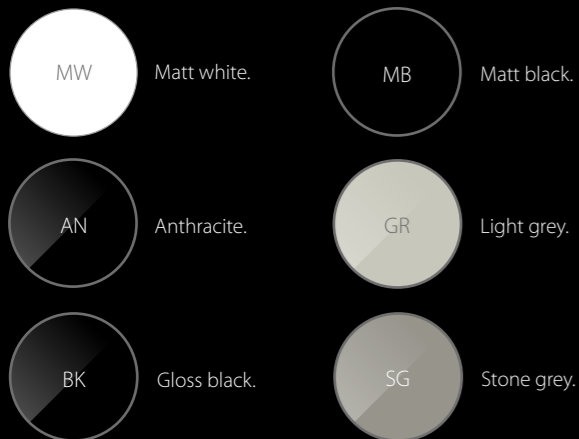

Complement your bath with one of our matching freestanding basins. With modern and traditional styles to choose from, a number of models have been designed to suit specific baths, while others naturally complement multiple shapes and styles.

Paint finish