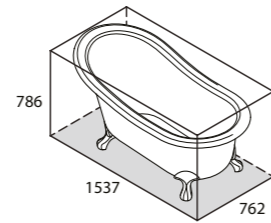

SHR-N-SW   
 SHR-N-xx   
 55Kg

FT-SHR-SW   FT-SHR-WH   FT-SHR-PC   FT-SHR-PB   FT-SHR-PN   FT-SHR-BN

The Terrassa is a double-ended bath with internal sculpted detailing. At just 1702mm in length, it is the perfect match for a contemporary bathroom of any size. Available in seven colour finishes.