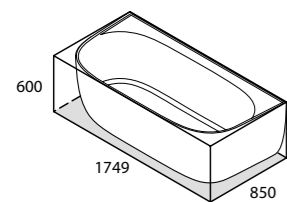

NEW

Eldon

ELD-N-SW
ELD-N-xx
109kg