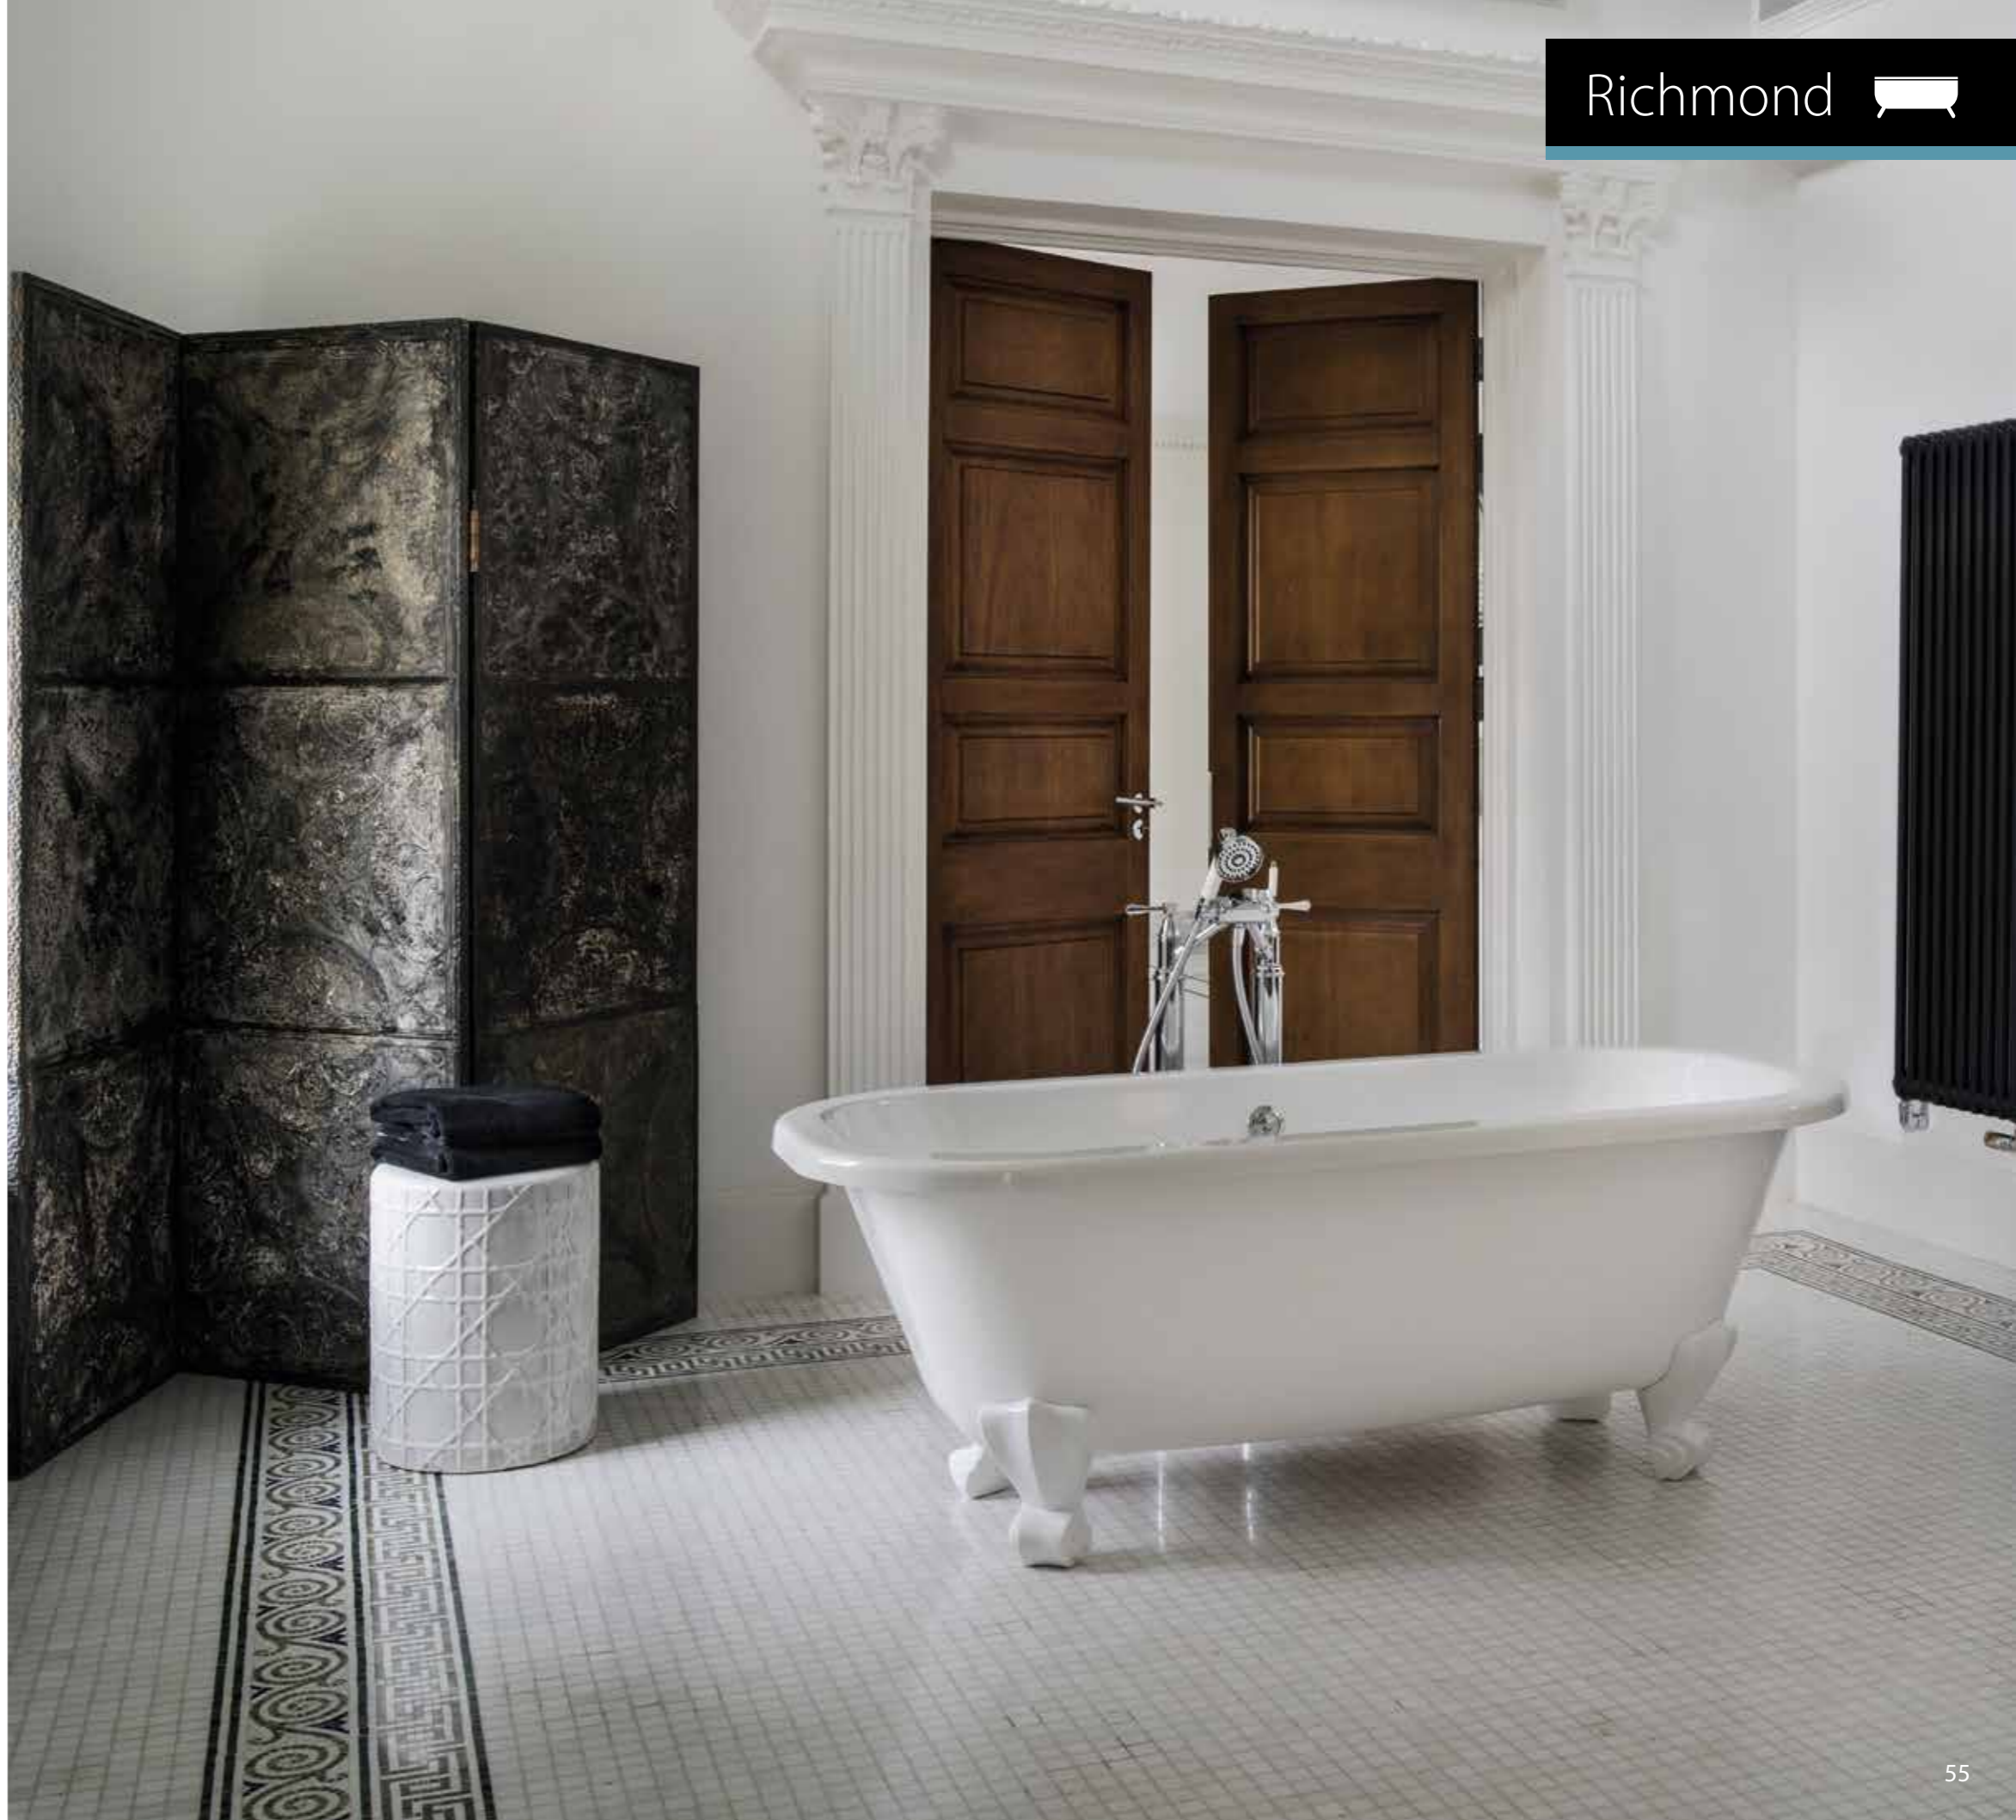

**Qc** rich in Volcanic Limestone™

RIC-N-SW   
RIC-N-xx   
60Kg

A superbly comfortable slipper bath. Longer than the traditional Victorian slipper, featuring both Lion's paw and modern feet options. Available in seven colour finishes. A range of metal foot finishes are available - see below.