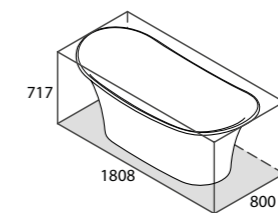

TOU-N-SW ○
TOU-N-xx ■
88Kg