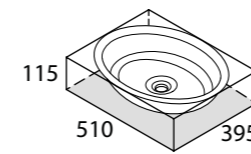

Radford 51

The Radford 51 is a traditional countertop basin with subtle rim detailing. Designed to complement the Radford freestanding bath. Available in seven colour finishes.

VB-RAD-51
VB-RAD51-xx
5Kg