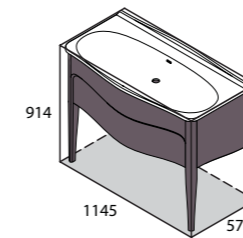

Features a push-to-open solid cherry wood drawer with generous storage space and removable dividers.

- Mandello 114 with a QUARRYCAST® basin, with two legs.
- Mandello 114 Volo wall-mounted, with a QUARRYCAST® basin.
- Mandello 114 Glass vanity topped with two legs and toughened glass top for all Victoria + Albert vessel basins (not included).
- Mandello 114 Volo Glass wall-mounted vanity, topped with toughened glass for all Victoria + Albert vessel basins (not included).

Available in Gloss black, Anthracite or Gloss white.

- BK Gloss black
- AN Anthracite
- GW Gloss white

NEW Mandello 114

1. MAN-N-114-xx-IO ● ● ○
   - MAN-1TH-114-xx-IO ● ● ○
   - MAN-3TH-114-xx-IO ● ● ○
2. 50½Kg

NEW Mandello 114 Volo

1. MANV-N-114-xx-IO ● ● ○
   - MANV-1TH-114-xx-IO ● ● ○
   - MANV-3TH-114-xx IO ● ● ○
2. 49½Kg

NEW Mandello 114 Volo Glass

1. MANVG-N-114-xx ● ● ○
   - MANVG-1TH-114-xx ● ● ○
2. 57Kg

NEW Mandello 114