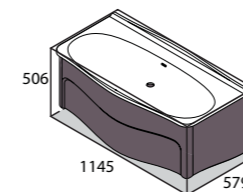

NEW Mandello 114

1. MAN-N-114-xx-IO ● ● ○
   - MAN-1TH-114-xx-IO ● ● ○
   - MAN-3TH-114-xx-IO ● ● ○
2. 50½Kg