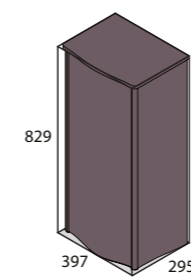

NEW

Lavello 40 Armadio

NEW Lavello 40 Armadio
LAV40-xx ●●○
20Kg

An elegant wall-mounted storage cabinet that perfectly complements the Lavello or Mandello vanities.

- Features two adjustable internal shelves in solid cherry wood.
- Door can be installed for left or right opening.

Available in Gloss black, Anthracite or Gloss white.

- **BK** Gloss black
- **AN** Anthracite
- **GW** Gloss white