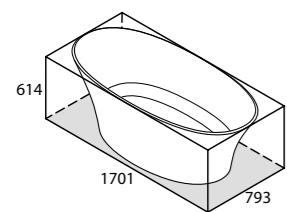

FT-HAM-PN

FT-HAM-BN

Following the success of the ios sit tub, the ionian is longer, providing a generous angle of recline for a fabulous soak. A distinctive variable width rim further enhances the subtle oval design. Available in seven colour finishes.