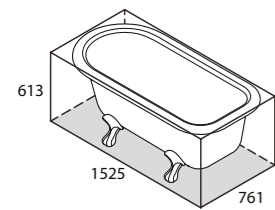

Featuring classic lines with slimmed down dimensions. Exquisite Edwardian styling that fits almost anywhere. Available in seven colour finishes. A range of metal foot finishes are available - see below.