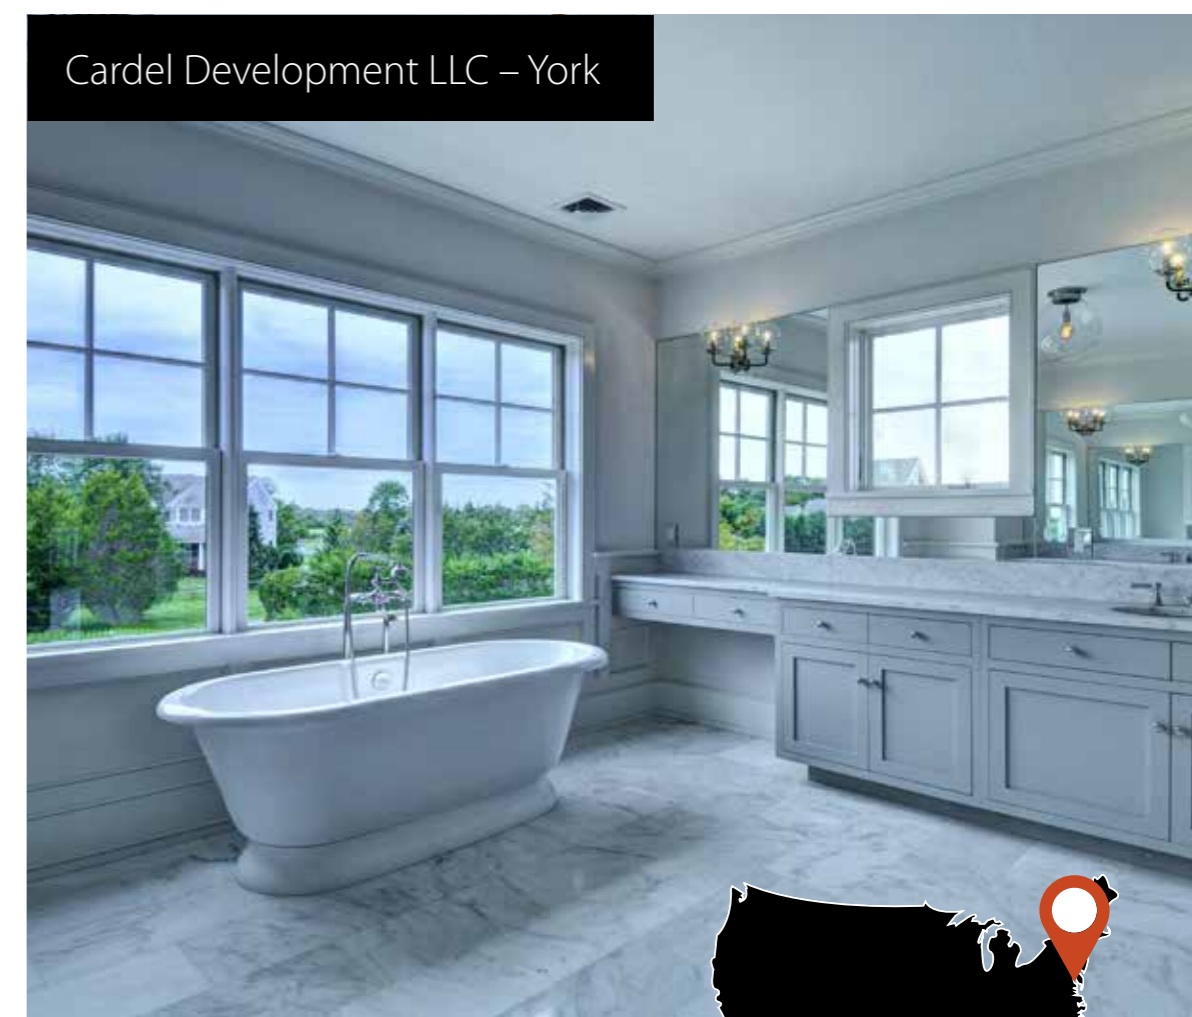

Cardel Development LLC – York

Bridgehampton, New York, USA