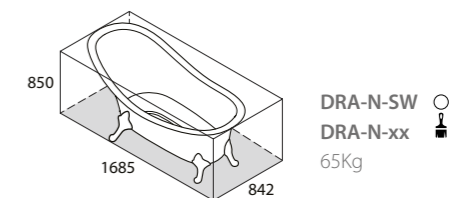

Taking its form from the original Victorian slipper bath with added modern day opulence, refinement and beautiful rim detailing, Drayton's generous size and shoulder support provides a sublime bathing experience. Complemented by the Drayton 40 basin (page 85). Available in seven colour finishes. A range of metal foot finishes are available - see below.

DRA-N-SW ○
DRA-N-xx ■
65Kg