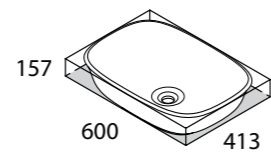

reddot award 2015
winner

The Amiata 60 is a generously sized countertop basin, designed to complement the Amiata freestanding bath. Designed by Meneghello Paoletti Associati. Available in seven colour finishes.

VB-AMT-60
VB-AMT60-xx
8Kg