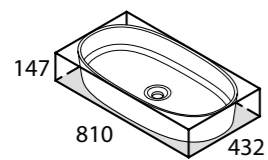

# ios 54

VB-IOS-54  
VB-IOS54-xx  
7Kg

The ios 54 is a rimless countertop basin designed to complement the ios bath. Also available in a larger size - see ios 80. Available in seven colour finishes.

ios 80