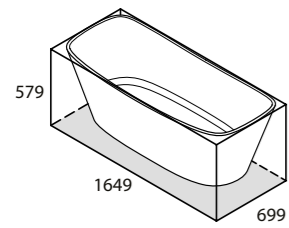

TRV-N-SW
TRV-N-xx
70Kg

A modern reinvention of the classic bateau bath. Featuring a fine rim and deep and double ended bathing well, Trivento is equally at home in city apartments or family bathrooms. Available in seven colour finishes.