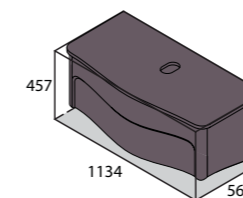

**NEW Mandello 114 Volo**

- MANV-N-114-xx-IO ● ● ○
  - MANV-1TH-114-xx-IO ● ● ○
  - MANV-3TH-114-xx IO ● ● ○
- 49½Kg

**NEW Mandello 114 Volo Glass**

- MANVG-N-114-xx ● ● ○
  - MANVG-1TH-114-xx ● ● ○
- 57Kg