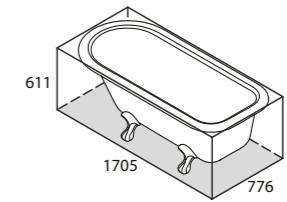

HAM-N-SW
HAM-N-xx
52Kg