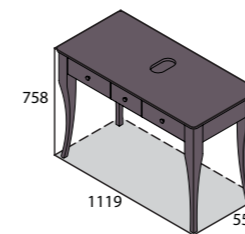

Bosa 112 Glass

The Bosa 112 Glass is a traditional vanity table with a beech timber carcass. Features full width single drawer in solid cherry wood with faux 3-drawer face plate.

- Toughened glass vanity top suitable for all Victoria + Albert vessel basins (not included).
- Drilled for waste kit, with options to order with or without faucet holes.
- Four adjustable feet for perfect levelling.
- Available in Light grey and Gloss white.

NEW Bosa 112 Glass

BOS-N-112-xx

BOS-1TH-112-xx

48½Kg