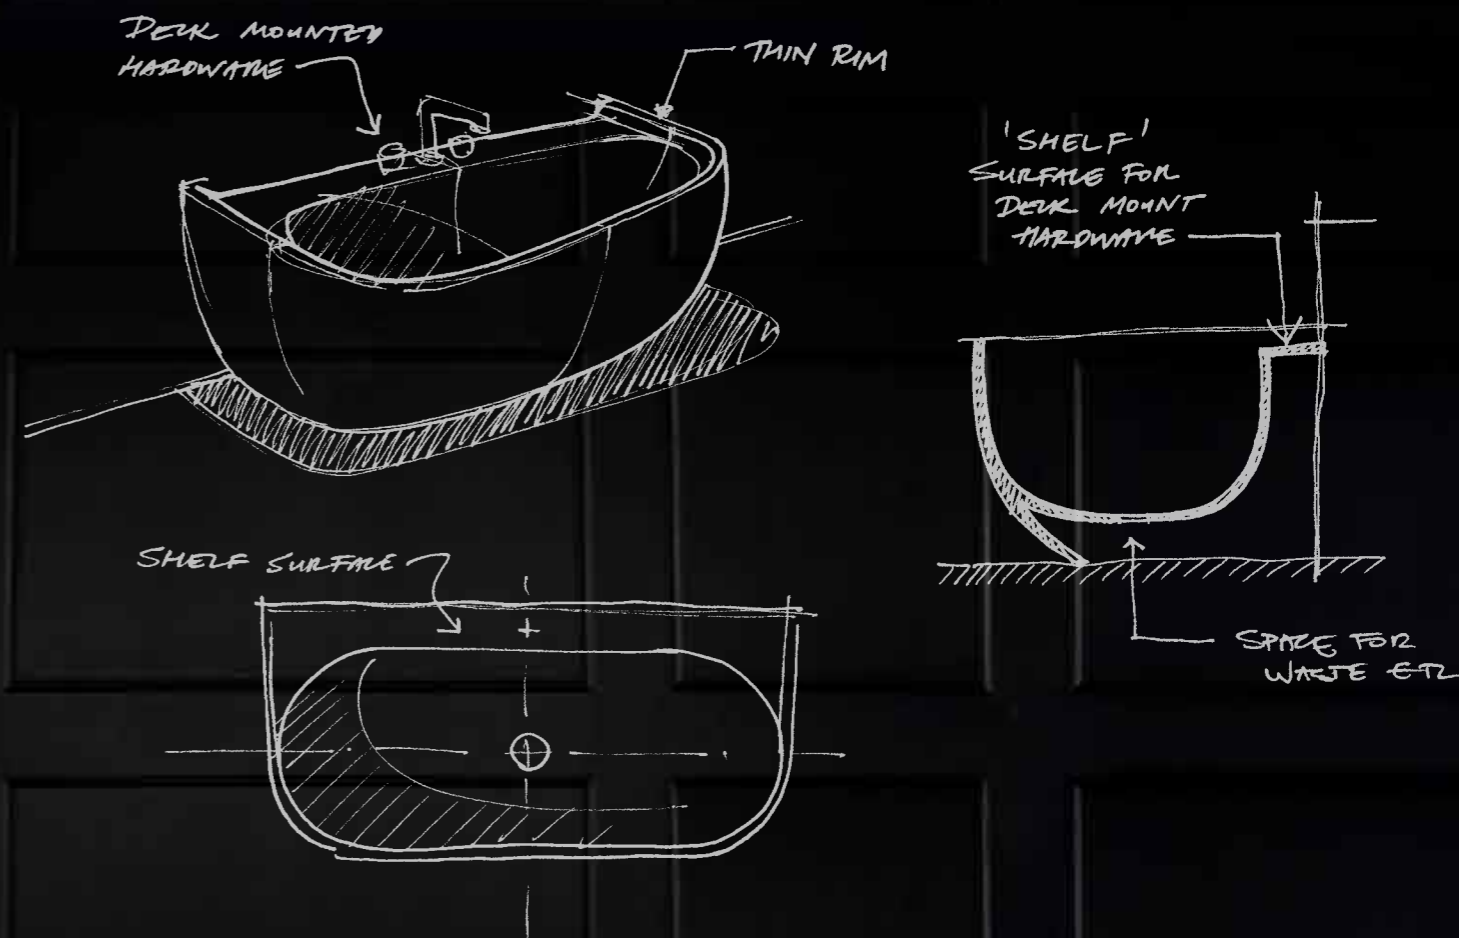

A new collaboration

We continually introduce fresh ideas to the Victoria + Albert range to keep us at the forefront of bathroom innovation. New for 2017, we announce the Eldon, designed by renowned British Architecture and Interior Design studio, Conran + Partners.

Eldon is a back-to-wall bath that has all the appeal of a freestanding bath. Conran + Partners have applied their expertise learned through designing some of the world's top hotels and residences. Eldon directly responds to the design challenges commonly found in home and hotel bathrooms alike, resulting in a bathtub that is both practical and beautiful. The perfect statement for a bathroom of any size. Find out more about the design inspiration on our website at www.vandabaths.com

"In designing Eldon we set out to address the pragmatic challenges of creating a contemporary bathroom space, while envisaging an atmosphere of indulgence normally associated with freestanding baths" Conran + Partners.

**CONRAN+
PARTNERS**