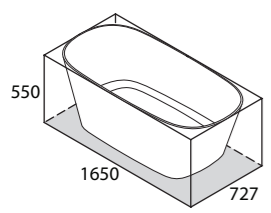

VE2-N-SW ○
VE2-N-xx ■
70Kg

A modern bath for a modern bathroom. Vetralla 2 is deep and double-ended with generous volume. Also offered in a smaller format called Vetralla. Available in seven colour finishes.