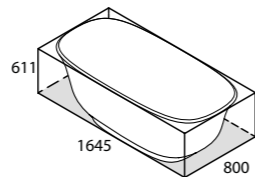

reddot design award
winner 2015

Amiata was especially conceived for Victoria + Albert by Italian designers, Meneghello Paoletti Associati, and has received a prestigious Red Dot Design Award. This collection, with its organic curves and elegant proportions, offers classic style and ergonomics. Amiata works perfectly in both traditional and modern spaces. Complemented by the Amiata 60 basin (page 80). Available in seven colour finishes.

AMT-N-SW
AMT-N-xx
65Kg