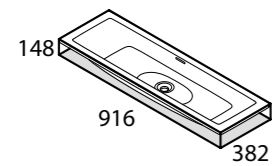

Rossendale 91

NEW

DU-ROS-91-10
10Kg

A generously sized trough basin that can be dropped in our undermounted. Measures 916mm.