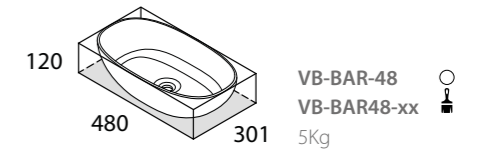

Barcelona 48

VB-BAR-48
VB-BAR48-xx
5Kg

The Barcelona 48 is a sleek pebble-shaped basin; the perfect complement to the Barcelona bath. Ideal for cloakrooms or paired in 'his and hers' settings. Available in seven colour finishes.