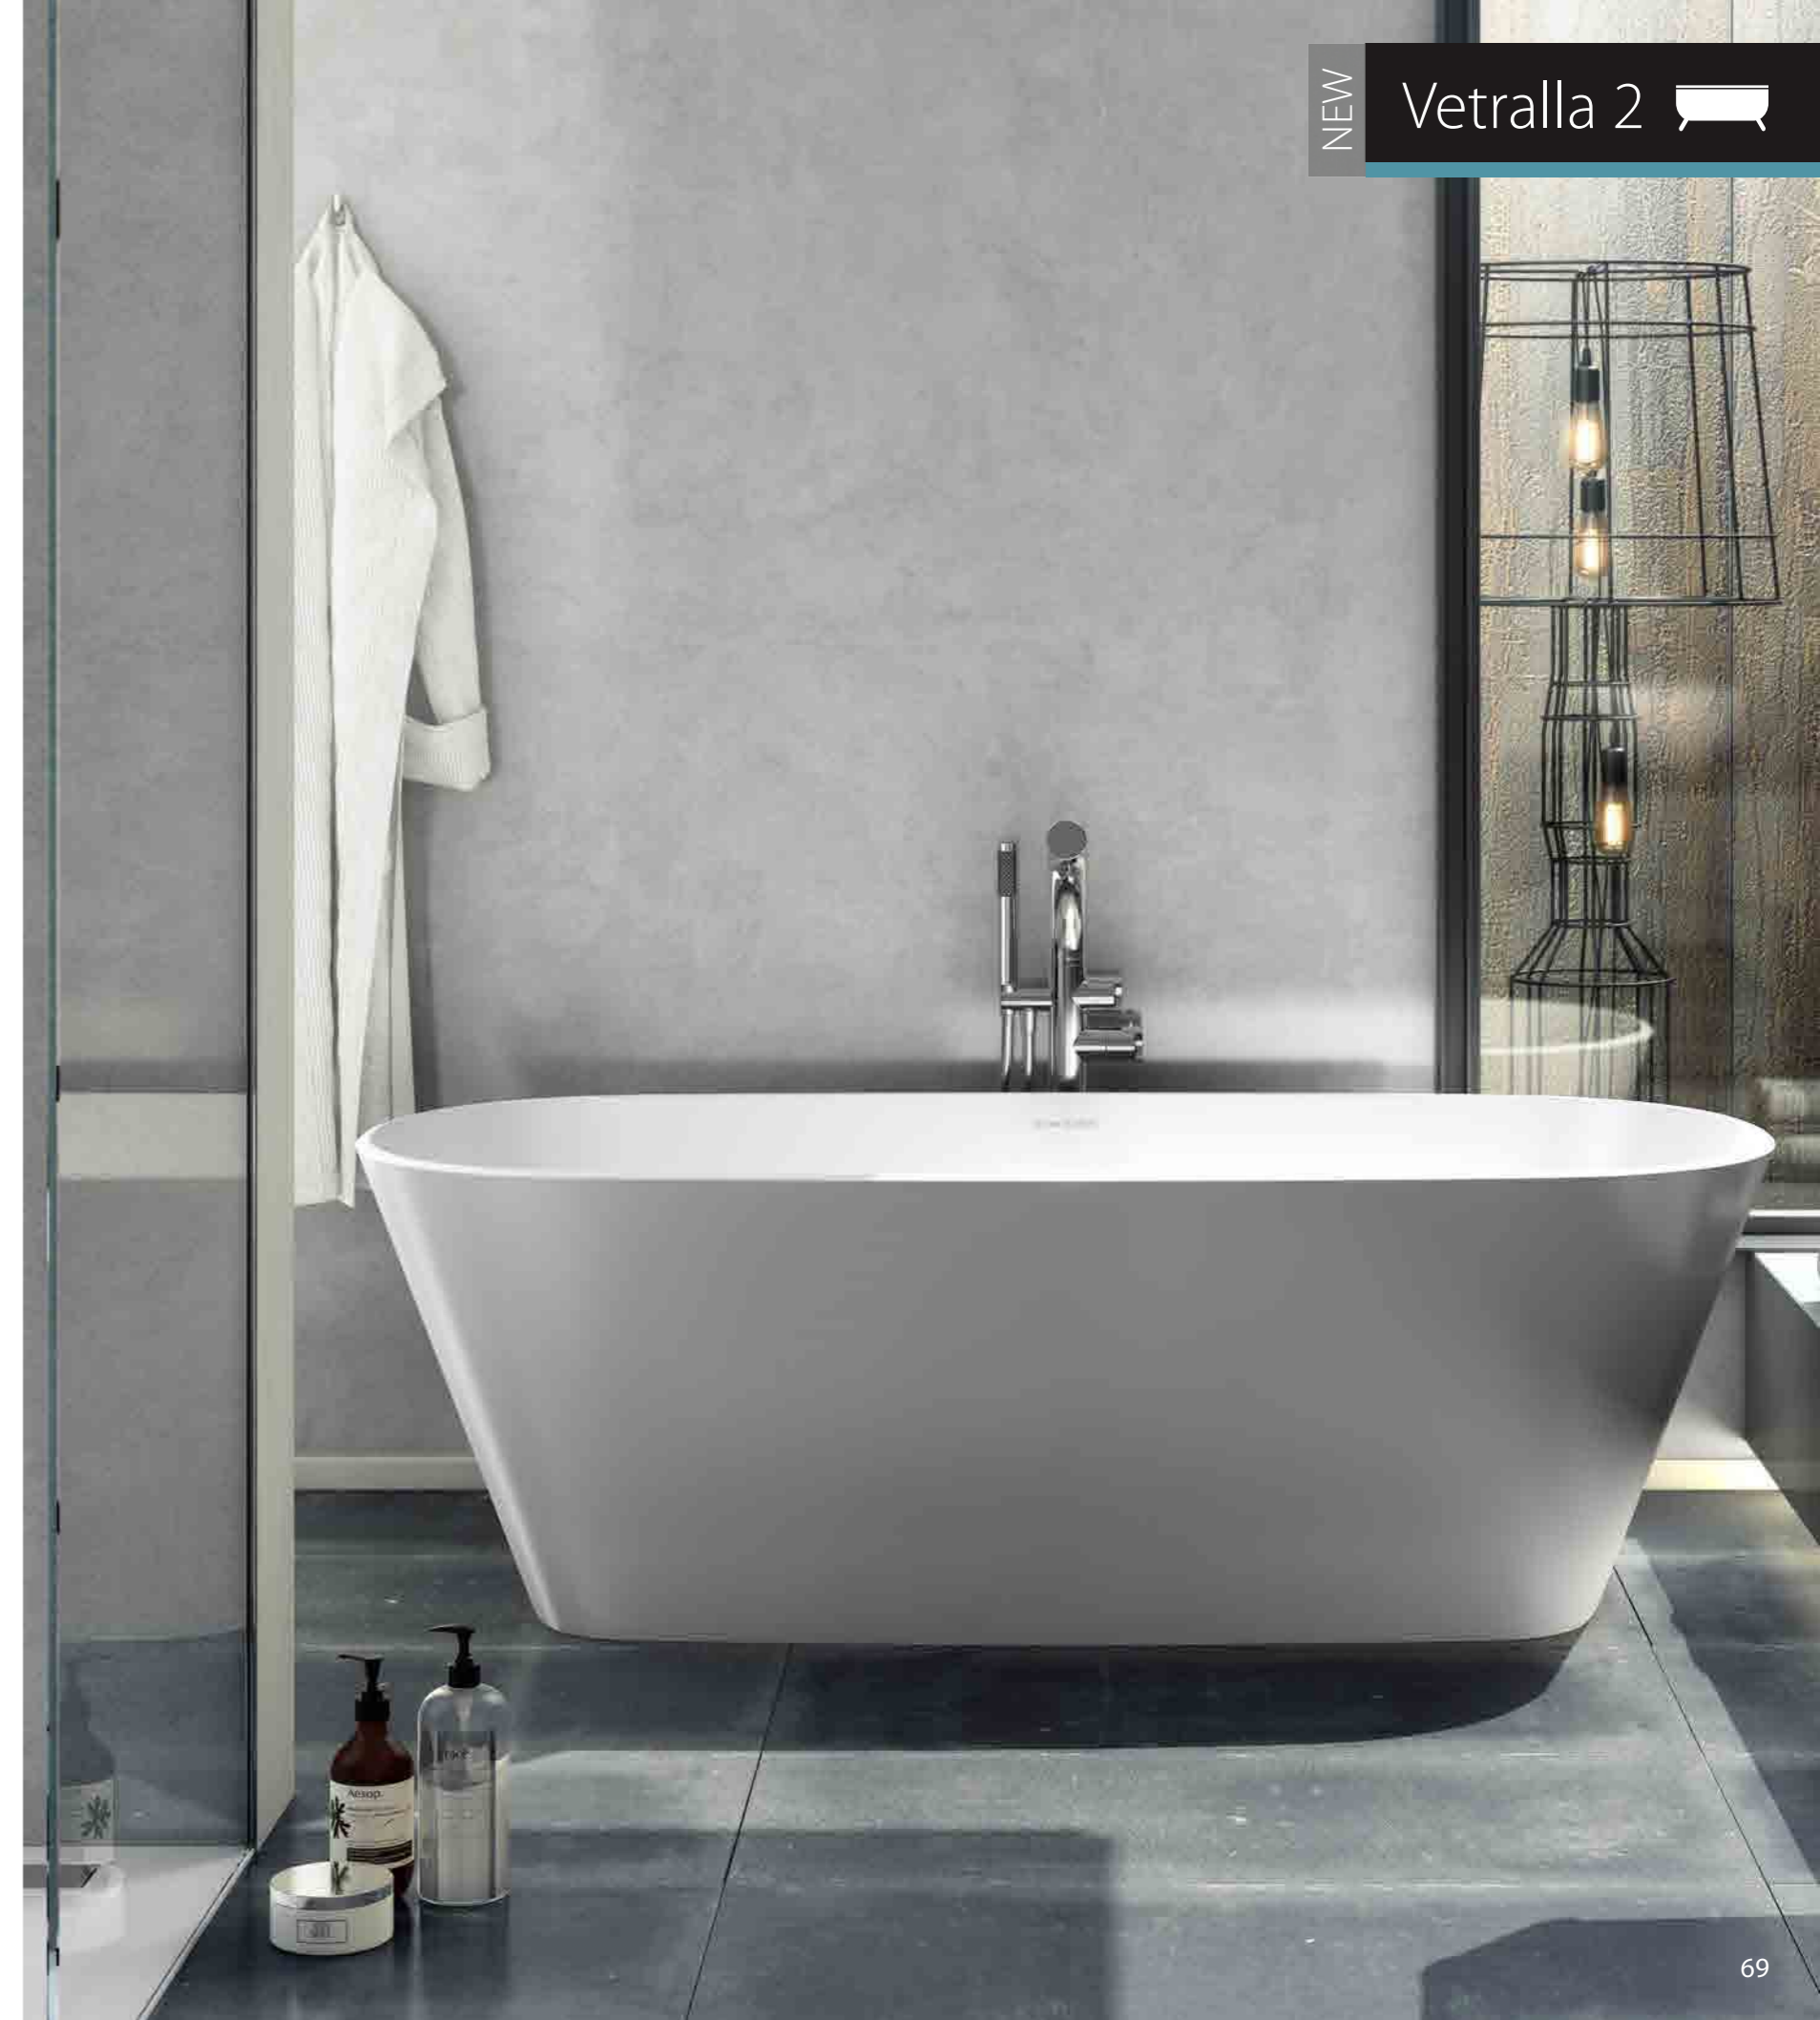

# Vetralla

VET-N-SW   
VET-N-xx   
67kg

Simple, deep and double-ended – ideal for modern bathrooms where space is at a premium. Also offered in a larger format called Vetralla 2. Available in seven colour finishes.

VE2-N-SW ○  
VE2-N-xx ■  
70Kg

A modern bath for a modern bathroom. Vetralla 2 is deep and double-ended with generous volume. Also offered in a smaller format called Vetralla. Available in seven colour finishes.