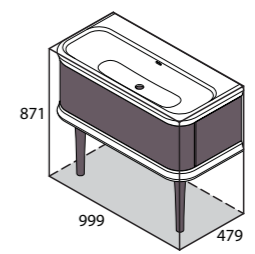

**NEW Bosa 112 Glass**

BOS-N-112-xx

BOS-1TH-112-xx

48½Kg

- **GW** Gloss white
- **GR** Light grey

**NEW** Lario 100

**NEW** Lario 100  
 LAR-N-100-xx-IO ●●●  
 LAR-1TH-100-xx-IO ●●●  
 LAR-3TH-100-xx-IO ●●●  
 43½Kg