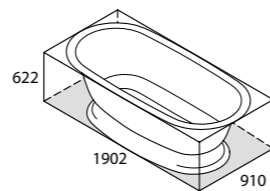

RAD-N-SW + ELW-B-SW
RAD-N-xx + ELW-B-xx
82Kg