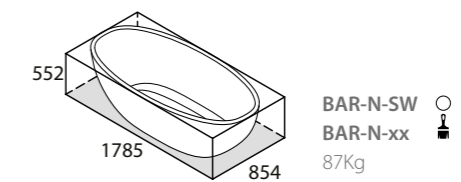

BAR-N-SW   
 BAR-N-xx   
 87Kg

Photographer: Aysha Lawson

Victoria, Australia

Contoured to fit the body, Cabrits offers enhanced support for bathers of all sizes and is complemented by a low profile vessel basin. Its special 'double dip' design makes the bath one of the most comfortable available and, with a maximum volume of just 176 litres, also one of the most water efficient in the Victoria + Albert collection. Complemented by the Cabrits 55 basin (page 84). Available in seven colour finishes.