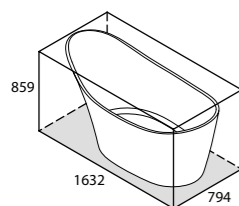

AML-N-SW
AML-N-xx
68Kg