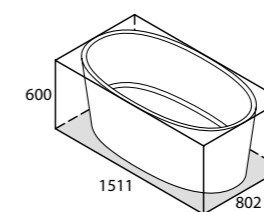

IOS-N-SW
IOS-N-xx
68Kg