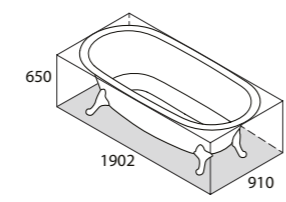

An opulent double-ended roll-top freestanding bath with elegant rim detailing, offering classic symmetry linked to perfect backrest angles. A true statement piece. Perfectly complemented by the Radford 51 basin (page 91). Available in seven colour finishes. A range of metal foot finishes are available - see below.

RAD-N-SW
RAD-N-xx
78Kg