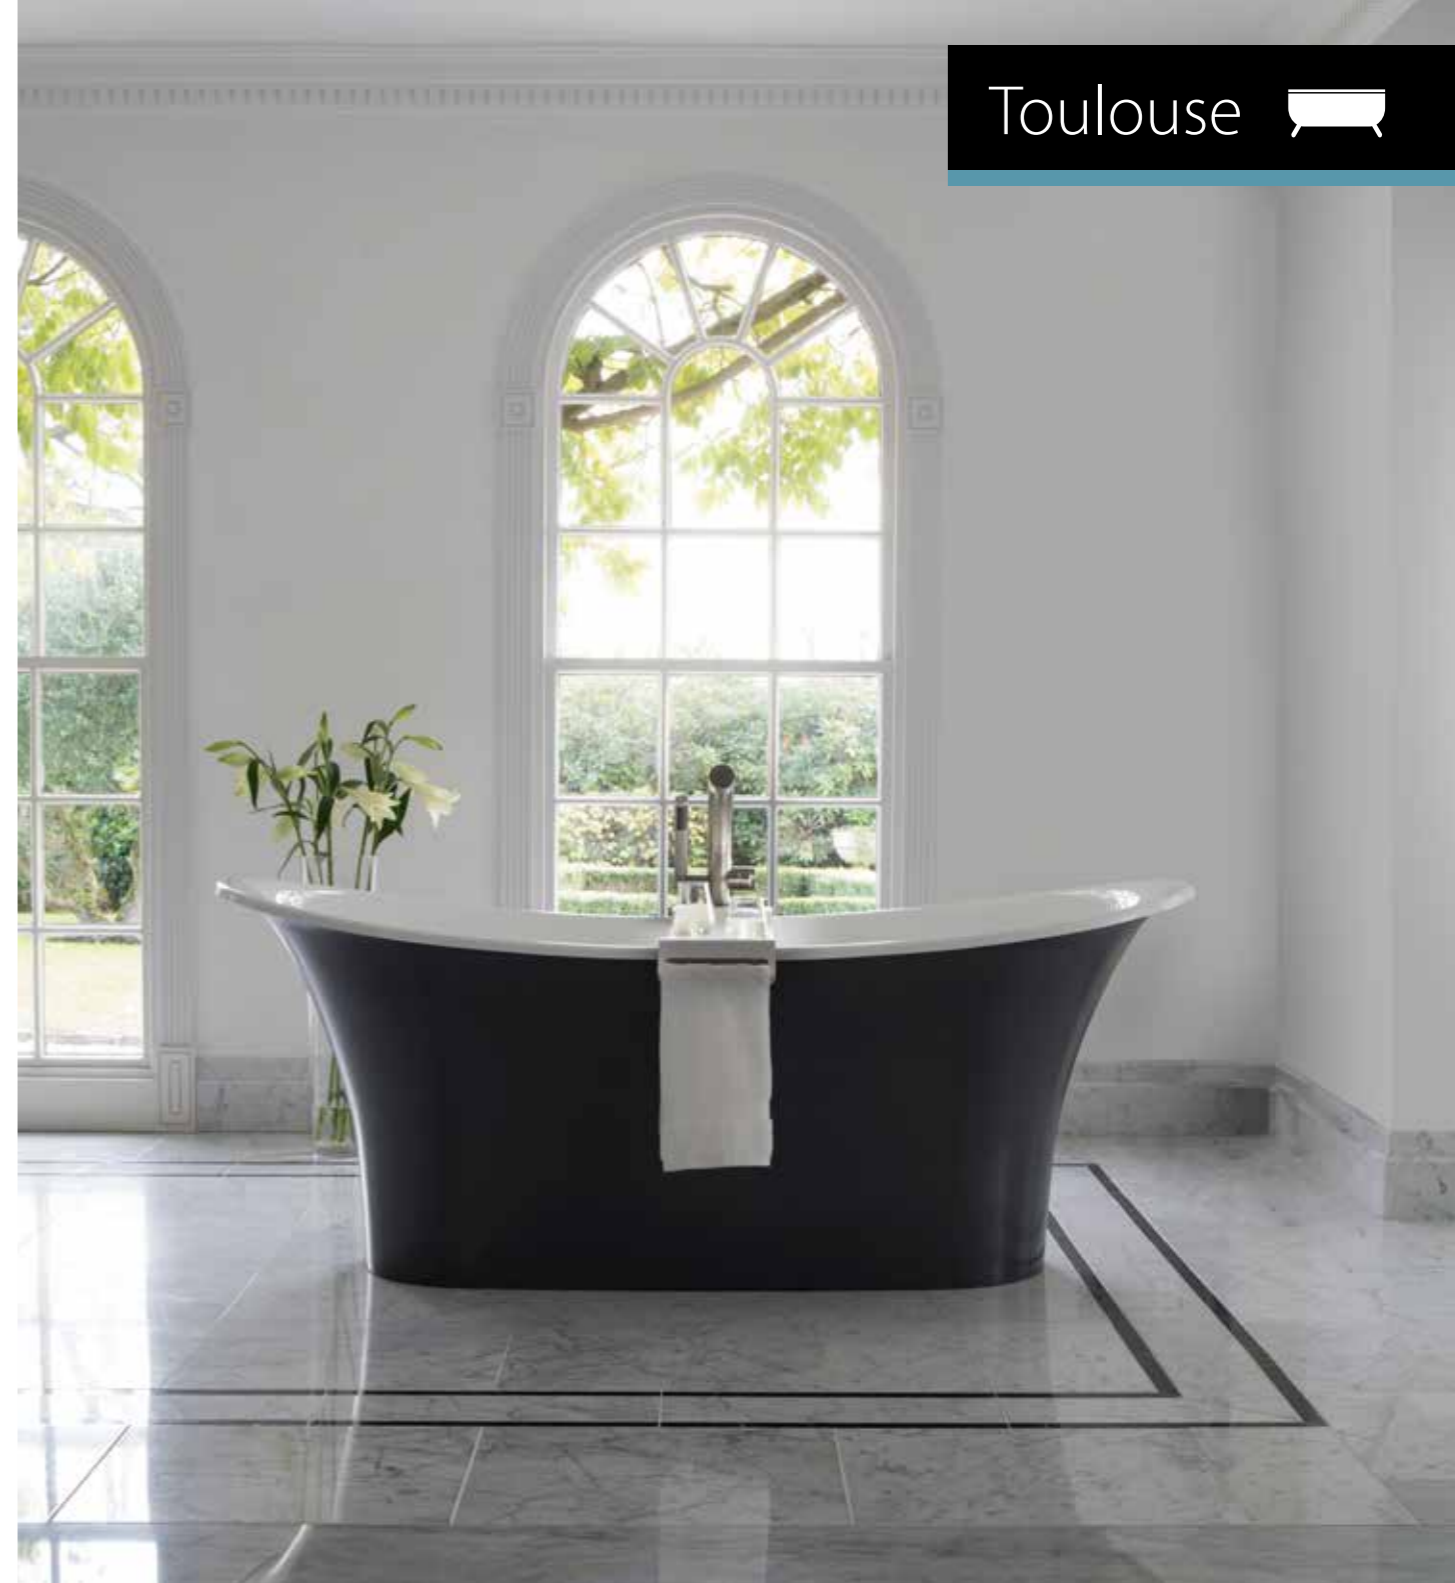

SHR-N-SW   
 SHR-N-xx   
 55Kg

FT-SHR-SW   FT-SHR-WH   FT-SHR-PC   FT-SHR-PB   FT-SHR-PN   FT-SHR-BN

The Terrassa is a double-ended bath with internal sculpted detailing. At just 1702mm in length, it is the perfect match for a contemporary bathroom of any size. Available in seven colour finishes.

TER-N-SW   
TER-N-xx   
73Kg

Brooklyn, New York, USA

Classical design from Victoria + Albert - a deep double-ended bateau bath inspired by the French versions first seen in the 1860s. Available in seven colour finishes.