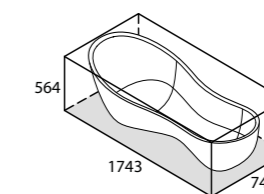

BAR-N-SW   
 BAR-N-xx   
 87Kg

Photographer: Aysha Lawson

Victoria, Australia

Contoured to fit the body, Cabrits offers enhanced support for bathers of all sizes and is complemented by a low profile vessel basin. Its special 'double dip' design makes the bath one of the most comfortable available and, with a maximum volume of just 176 litres, also one of the most water efficient in the Victoria + Albert collection. Complemented by the Cabrits 55 basin (page 84). Available in seven colour finishes.