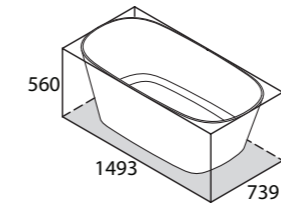

NEW

Vetralla

VET-N-SW
VET-N-xx
67kg

Simple, deep and double-ended – ideal for modern bathrooms where space is at a premium. Also offered in a larger format called Vetralla 2. Available in seven colour finishes.