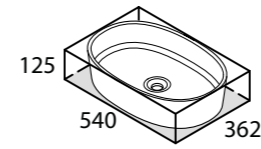

ios 54

VB-IOS-54
VB-IOS54-xx
7Kg

The ios 54 is a rimless countertop basin designed to complement the ios bath. Also available in a larger size - see ios 80. Available in seven colour finishes.