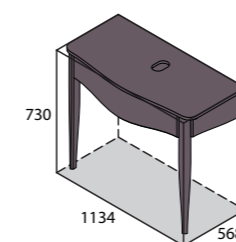

Elegant vanity suitable for a range of interiors.

- Lavello 114 Glass, glass topped vanity with two legs and toughened glass top for all Victoria + Albert vessel basins (not included).
- Lavello 114 Volo Glass – Wall-mounted vanity with toughened glass top for all Victoria + Albert vessel basins (not included).

Available in Gloss black, Anthracite or Gloss white.

NEW Lavello 114 Glass

LAVG-N-114-xx

LAVG-1TH-114-xx

33Kg