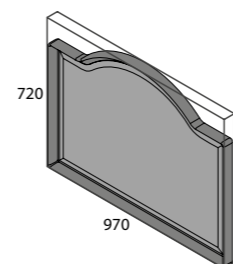

Loano 97

NEW Loano 97

MR-LOA-97-xx
12Kg

LED backlit wall mirror. Features bevelled edge detail.
Available in Gloss black and Gloss white.