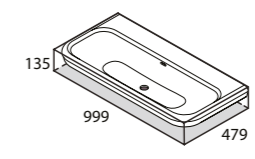

White.  
Brillo.  
Blanco.

NEW Lario 100 Solo 

A traditional basin with subtle rim detailing that can be countertop mounted or semi recessed. To see this in other formats, please refer to the furniture pages.