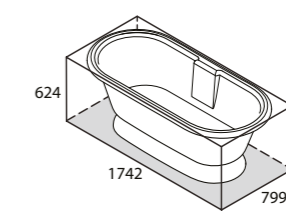

YOR-N-SW + YOR-B-SW ○
YOR-N-xx + YOR-B-xx ■
70Kg

Featuring a deep, double-ended bathing well, the York is easy to live with thanks to an elegant pedestal base hiding all the waste plumbing. Available in seven colour finishes.