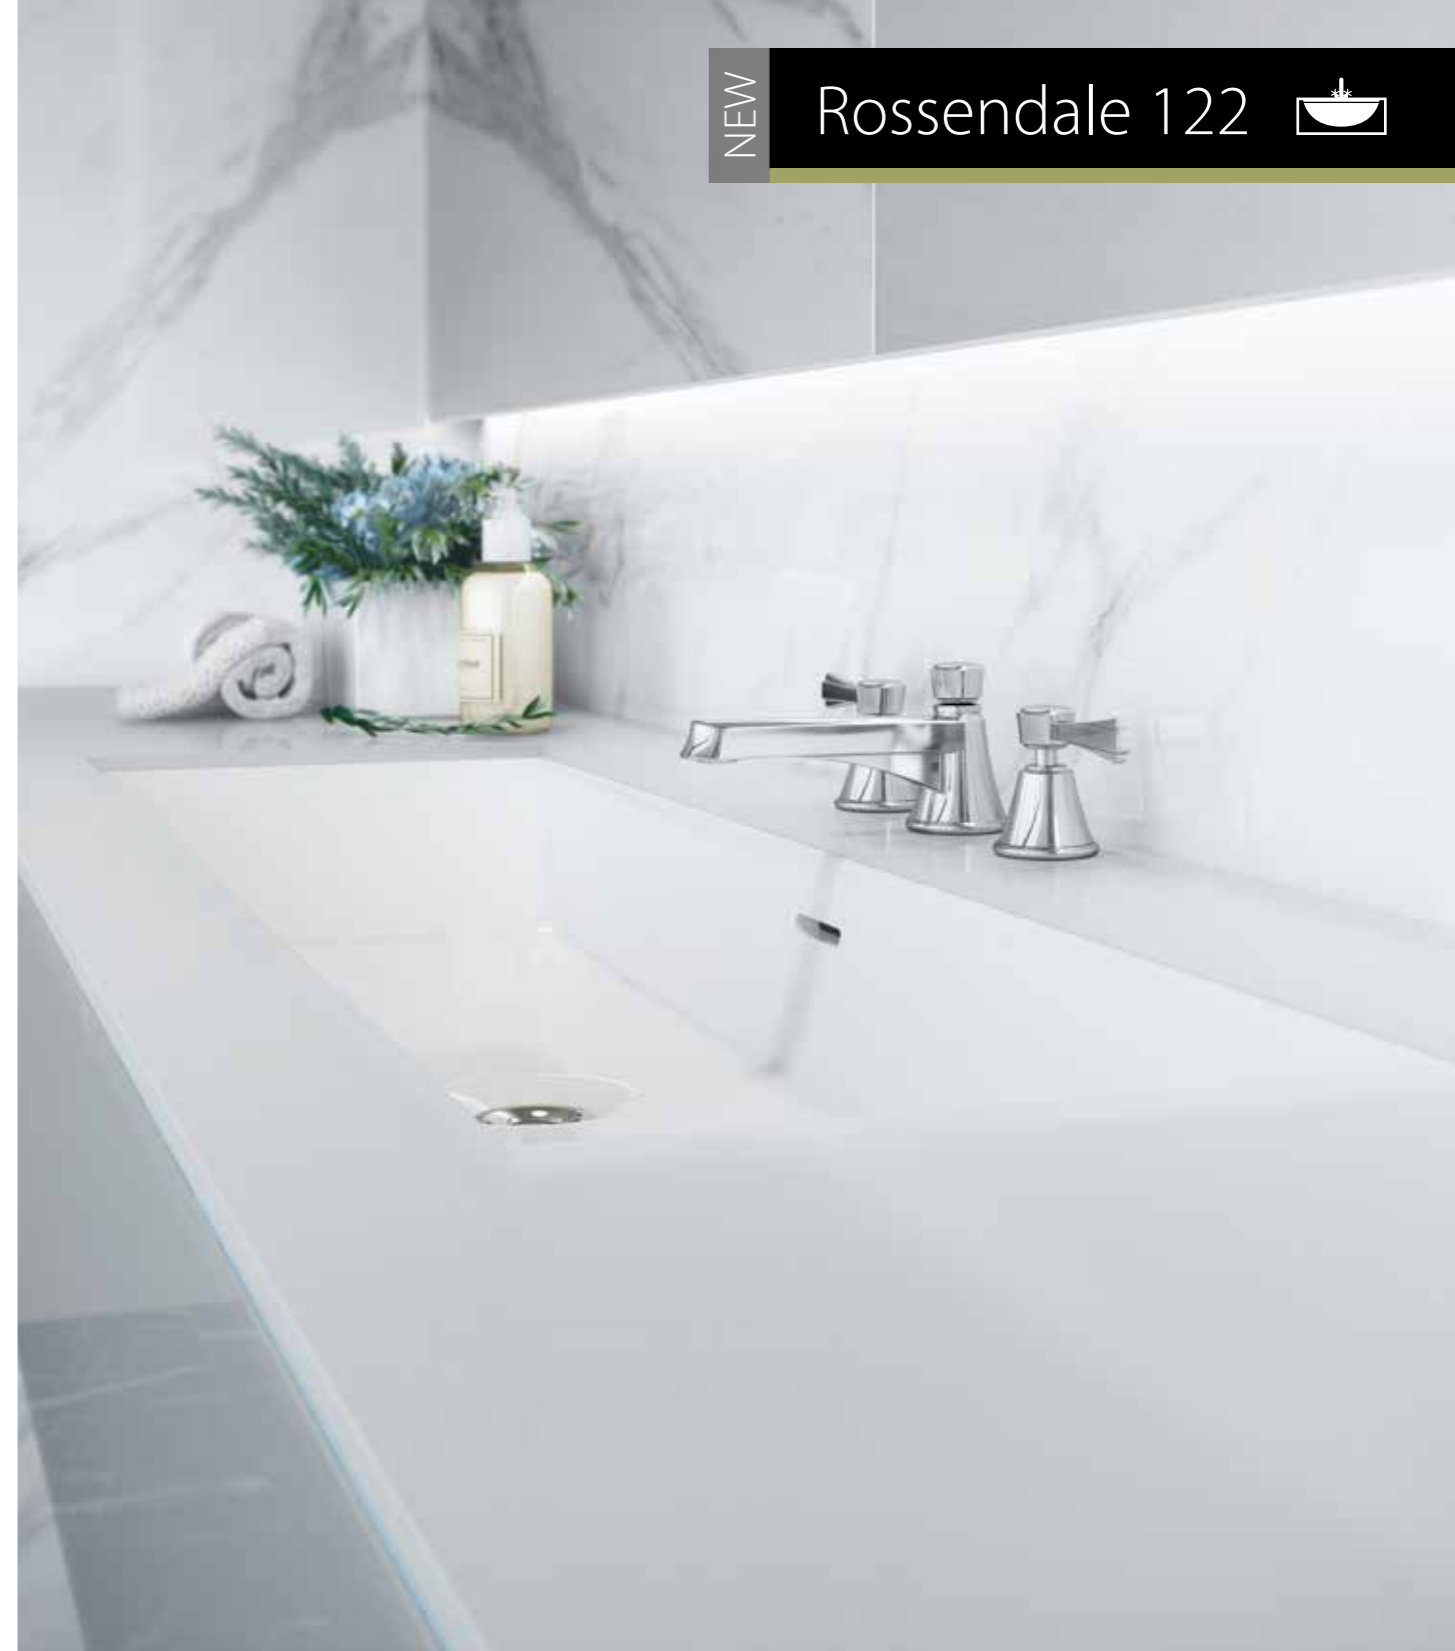

# Rossendale 91

NEW

DU-ROS-91-10  
10Kg

A generously sized trough basin that can be dropped in our undermounted. Measures 916mm.

NEW

# Rossendale 122

DU-ROS-122-10  
12Kg

A generously sized double-width trough basin that can be dropped in or undermounted. Measures 1215mm.

Exclusive vanity furniture that is all about the details; you will find dovetail joints, generous storage and elegant design. The furniture is made in the UK using traditional techniques and FSC-approved timber.