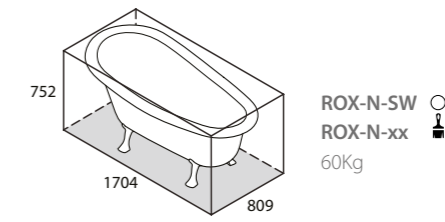

A superbly comfortable slipper bath. Longer than the traditional Victorian slipper, featuring both Lion's paw and modern feet options. Available in seven colour finishes. A range of metal foot finishes are available - see below.

rich in Volcanic Limestone™

rich in Volcanic Limestone™