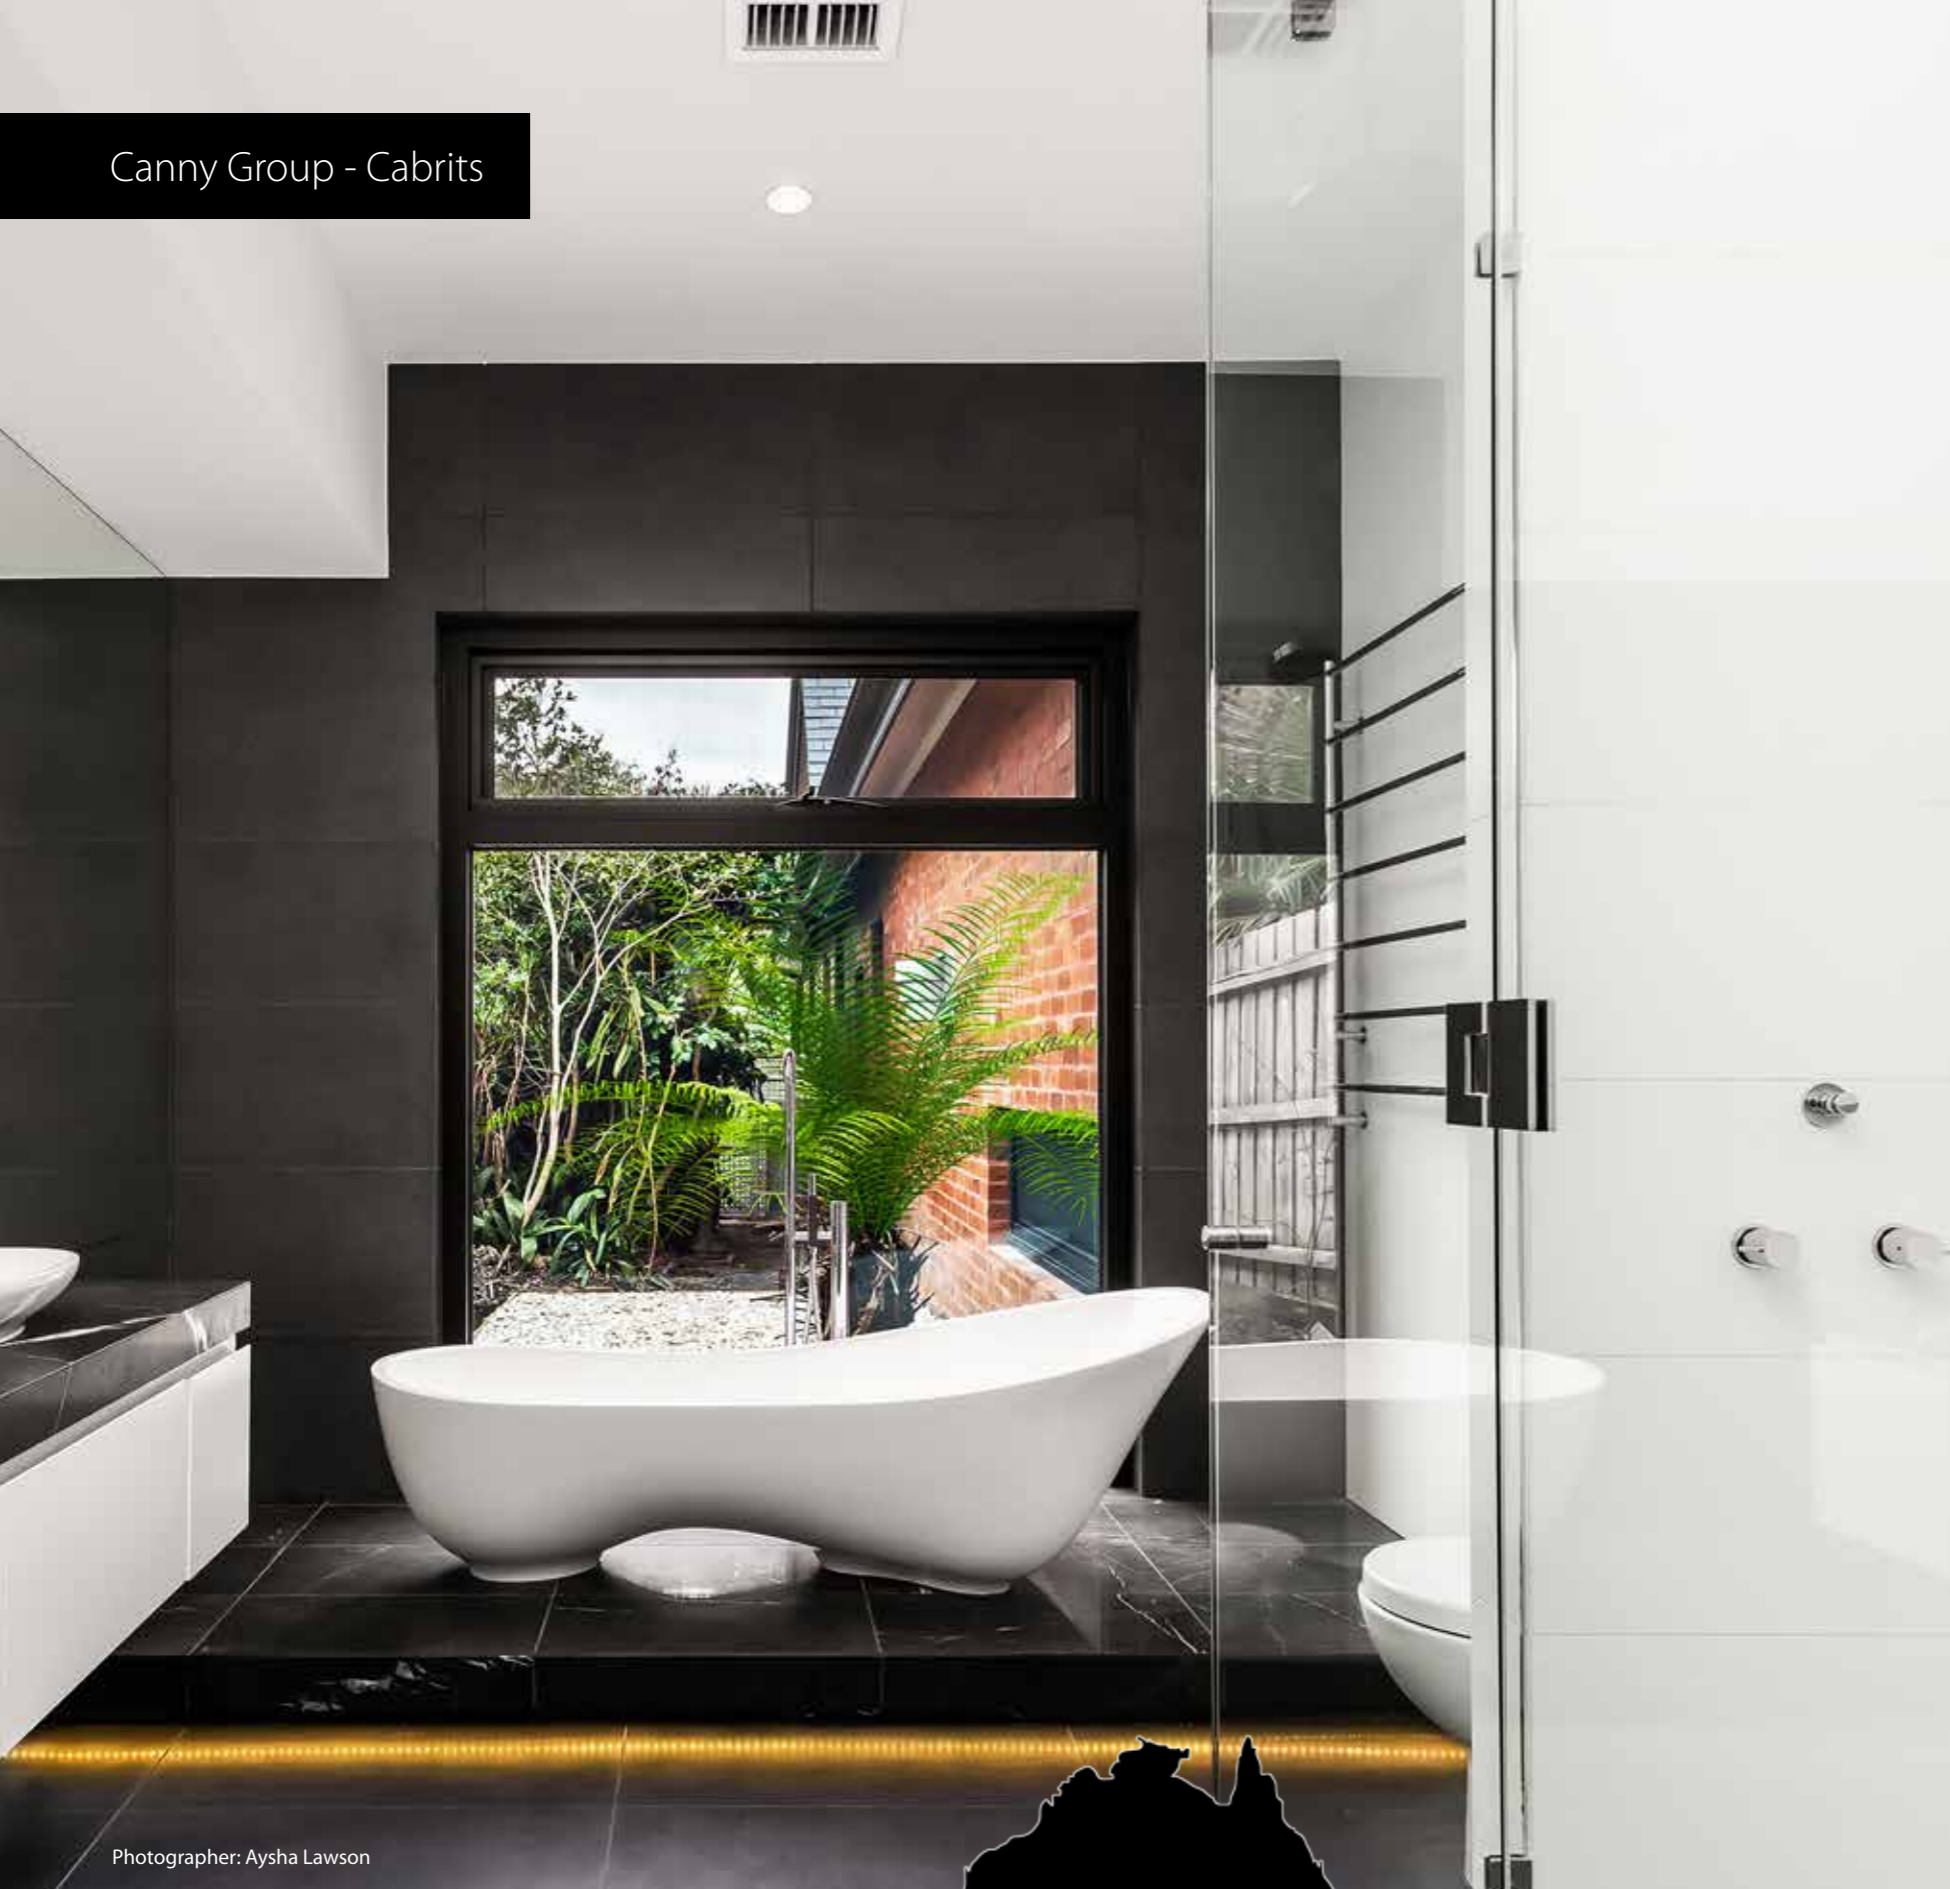

Photographer: Aysha Lawson

Victoria, Australia