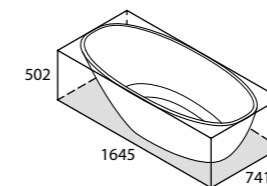

MOZ-N-SW   
 MOZ-N-xx   
 65Kg

Photographer: Troy Campbell

Miami, USA

Boldly conceived as a low slung single piece shell, the Napoli offers the simplicity of rimless bathing combined with extreme comfort and a low step-in height. Complemented by the Napoli 57 basin (page 90). Available in seven colour finishes.